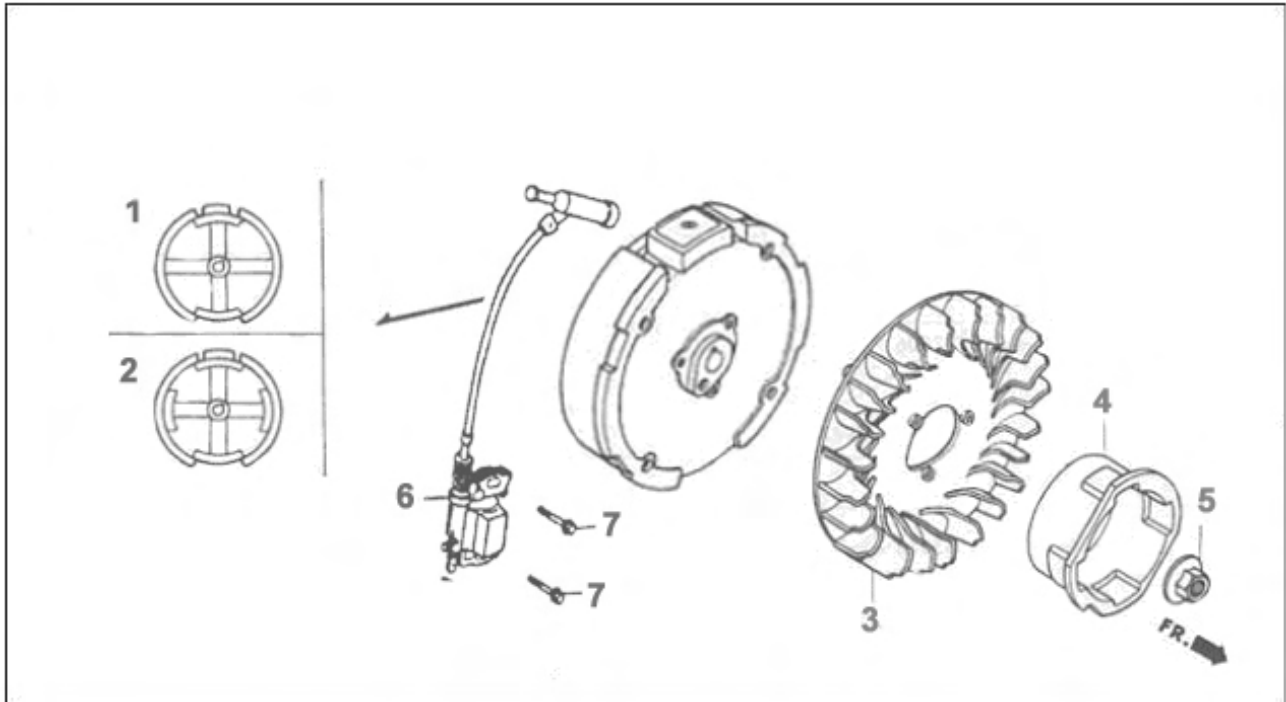

FLYWHEEL SYSTEM ASSEMBLY

SN	DESCRIPTION	CODE NO.	QTY/UNIT	PART NUMBER
		JF120	JF120	
1	Flywheel Comp	JF120.4.1A	1	770159
2	Flywheel Comp Lamp	JF120.4.1B	1	770160
3	Cooling Fan	JF120.12-1	1	770161
4	Starter Pulley	JF120.13-9	1	770162
5	Special Nut	JF168.4-5	1	750347
6	Ignition Coil Assembly	JF120.10.2	2	770163
7	Flange Bolt 6x25	GB/T5787-86-10	2	750489