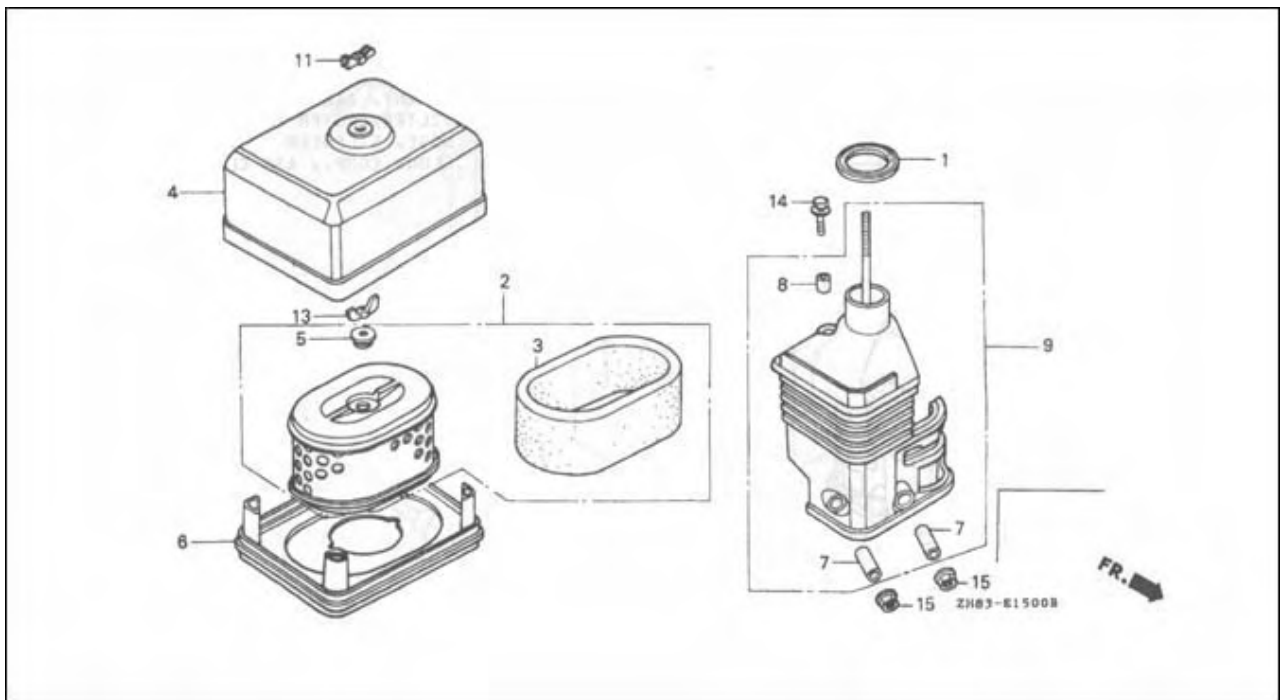

AIR CLEANER

SN	DESCRIPTION	CODE NO.	QTY/UNIT	PART NUMBER
		JF120	JF120	
1	Elbow Gasket	JF120.6-6	1	770142
2	Air Cleaner Element	JF120.6.1	1	770143
3	Outer Filter	JF120.6-4	1	770144
4	Air Cleaner Cover	JF120.6-3	1	770145
5	Air Cleaner Grommet	JF120.6.1-7	1	770146
6	Silencer Nose	JF120.6-5	1	770147
7	Air Cleaner Collar	JF120.6-12	2	770148
8	Air Cleaner Collar B	JF120.6-11	1	770149
9	Air Cleaner Elbow Comp	JF120.6-8	1	770150
11	Air Cleaner Cover Wing Nut	JF120.6-1	1	770151
13	Tool Box Setting Wing Nut	JF120.6-1	1	770152
14	Bolt-Washer 6x20	GB/T5787-86-11	1	750490
15	Flange Nut 6mm	GB6177-86-1	2	750095