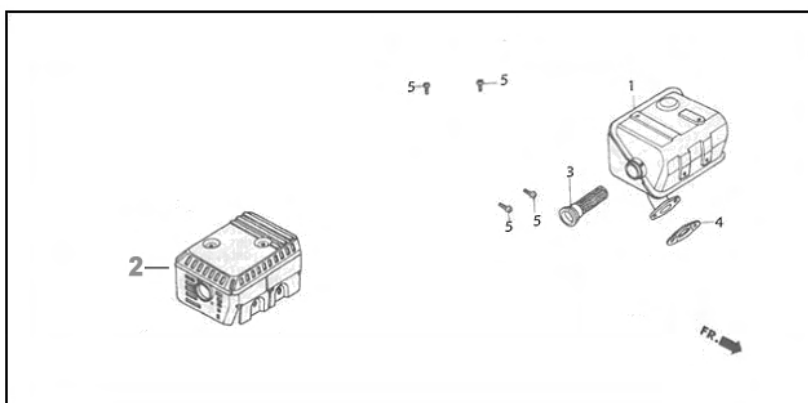

MUFFLER

SN	DESCRIPTION	CODE NO.	QTY/UNIT	PART NUMBER
		JF120	JF120	
1	Muffler Comp	JF168.7.6	1	750276
2	Muffler Outer Protect	JF168.7.2-3	1	750367
3	Spark Arrester	JF168.7.2	1	750366
4	Muffler Gasket	JF168.7-9	1	750266
5	Tapping Screw 5x8	Q235A(GB700-88)	4	750377