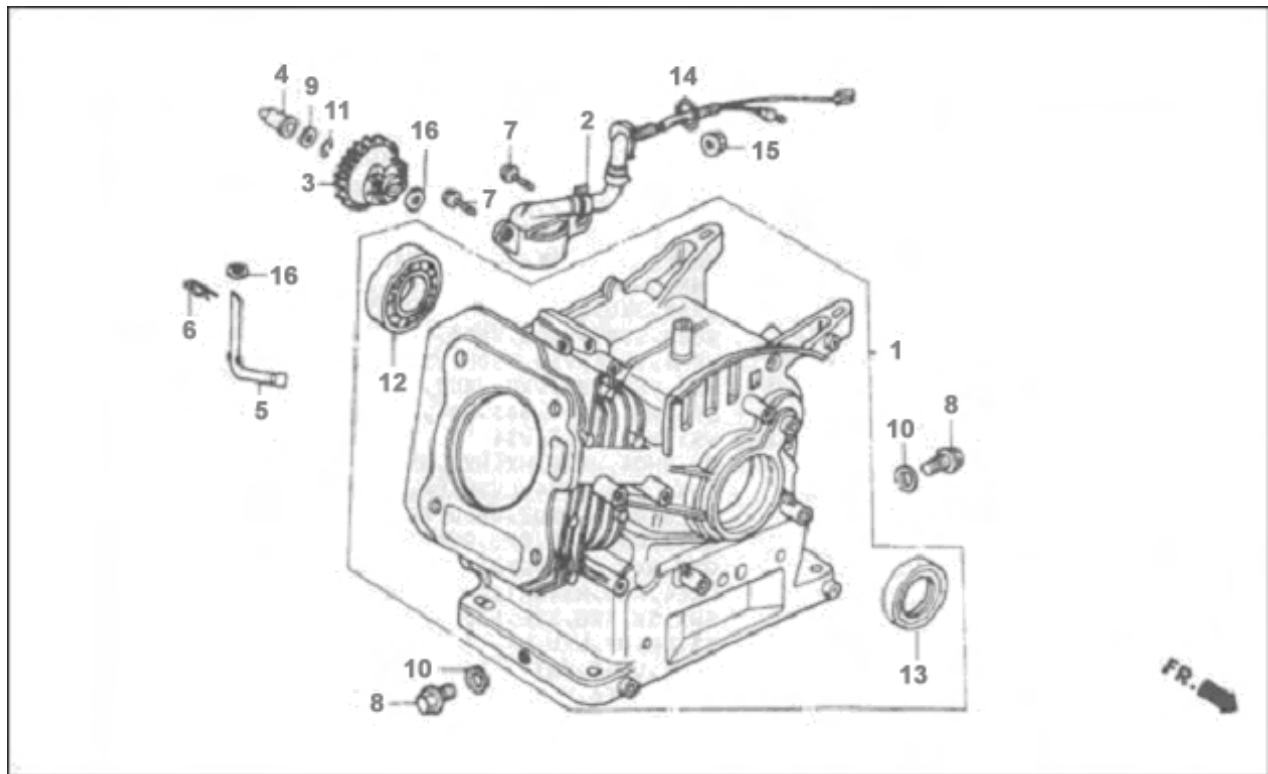

GASOLINE ENGINE JF120 PARTS MANUAL

CYLINDER HEAD SYSTEM ASSEMBLY

SN	DESCRIPTION	CODE NO.	QTY	PART NUMBER
		JF120	JF120	
1	Cylinder Head Comp	JF120.1-1	1	770084
2	Intake Valve Guide	JF120.1.2-5A	1	770085
3	Valve Guide	JF120.1.2-5B	1	770086
4	Valve Guide Clip	JF120.1.2-6	2	770087
5	Cylinder Head Gasket	JF120.2-3	1	770088
6	Head Cover Comp	JF168.1.1-1	1	750062
7	Head Cover Packing	JF168.1.1-3	1	750064
8	Breather Tube	JF168.1.1-2	1	750063
9	Flange Bolt 6x12	GB/T5787-1	4	750356
10	Stud Bolt 6x109	JF168.1-2	2	750073
11	Stud Bolt 8x32	GB900-88	2	770191
12	Dowel Pin 10x16	JF168.2-5	2	750097
13	Flange Bolt 8x60	JF168.2-4	4	750096
14	Spark Plug (LD NGK)	JF120.10-1	1	770091

CYLINDER

SN	DESCRIPTION	CODE NO.	QTY	PART NUMBER
		JF120	JF120	
1	Cylinder Assembly	JF120.2	1	770092
2	Oil Level Switch Assembly	JF168.14	1	750105
3	Governor Assembly	JF168.11.1	1	750069
4	Governor Slider	JF168.11.1-7	1	750071
5	Governor Arm Shaft	JF120.11.2-1	1	770093
6	Lock Pin 8mm	JF120.11.2-2	1	770094
7	Flange Bolt 6x20	GB/T5787-86-11	2	750490
8	Drain Plug Bolt	JF168.2-6	2	750098
9	Thrust Washer 6mm	JF168.11.1-5	1	750319
10	Drain Plug Washer 10.2mm	GB95-85	2	750014
11	Governor Holder Clip	JF168.11.1-8	1	750320
12	Radial Ball Bearing(6205) (TPI)	GB276-89-1	2	770100
13	Oil Seal 25x41.25x6	GB13817-92	2	750006
14	O-Ring 14mm	JF168.14.2-10	1	750340
15	Flange Nut 10mm	GB5787-86-5	1	750495
16	Plain Washer 6mm	JF168.11.1-6	1	750070