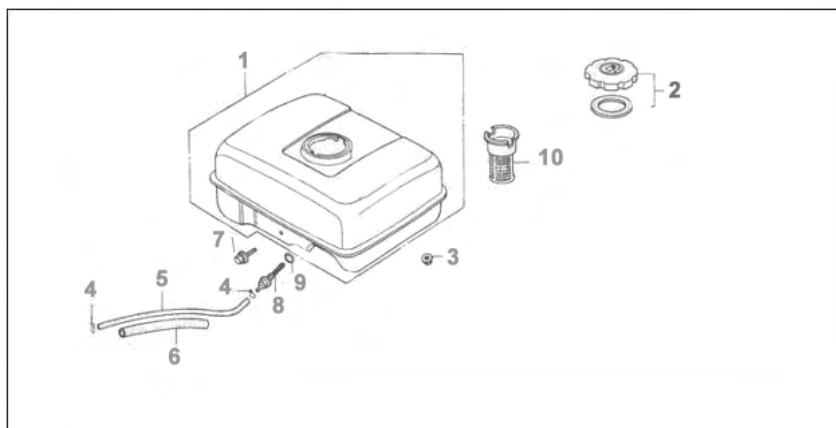

FUEL TANK SYSTEM ASSEMBLY

SN	DESCRIPTION	CODE NO.	QTY/UNIT	PART NUMBER
		JF120	JF120	
1	Fuel Tank Comp	JF120.8.2	1	770154
2	Fuel Filler Cap Comp	JF168.8.1	1	750121
3	Flange Nut 6mm	GB6177-86-1	2	750095
4	Tube Clip	JF168.8.3-4	1	750124
5	Bulk Hose Fuel	JF120.8.3-2	1	770155
6	Supporter Rubber	JF120.8.3-3	1	770156
7	Flange Bolt 6x25	GB/T5787-86	1	750489
8	Fuel Tank Joint	JF168.8.3.1	1	750369
9	O-Ring	JF168.8.3.1-3	1	750370
10	Fuel Filter	JF168.8.1.6	1	770158