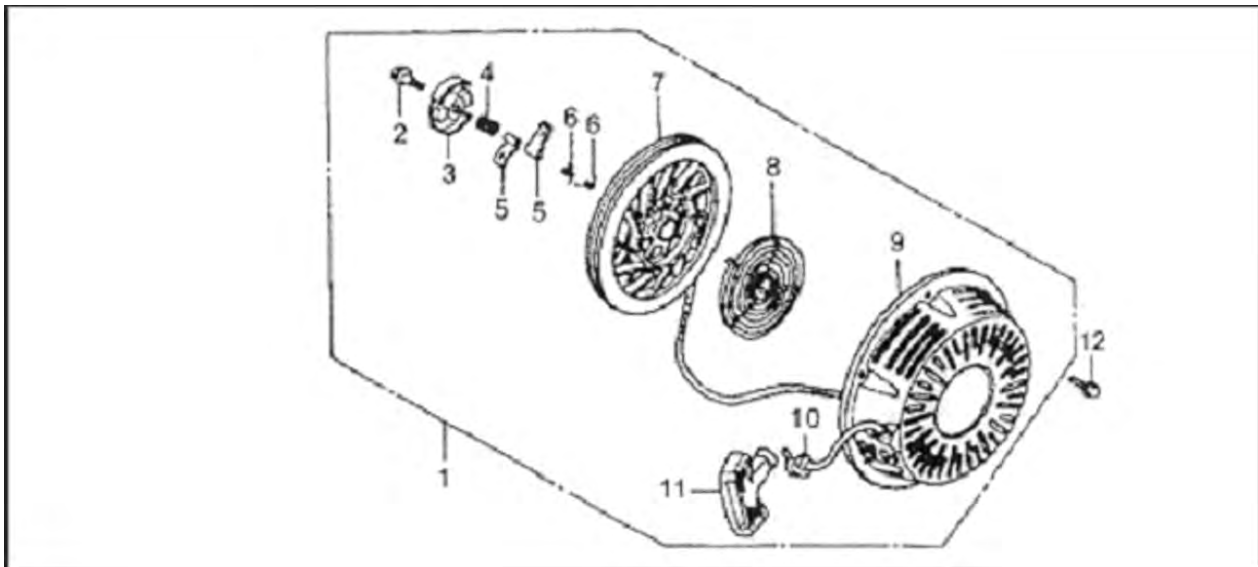

RECOIL STARTER

SN	DESCRIPTION	CODE NO.	QTY/UNIT	PART NUMBER
		JF120	JF120	
1	Recoil Starter Assembly	JF168.13	1	750077
2	Setting Screw	JF168.13-7	1	750245
3	Ratchet Guide	JF168.13-6	1	750083
4	Spring Friction	JF168.13-8	1	750246
5	Starter Ratchet	JF168.13-5	2	750082
6	Ratchet Spring	JF168.13-4	2	750081
7	Recoil Starter Reel	JF168.13-3	1	750080
8	Recoil Starter Spring	JF168.13-10	1	750247
9	Recoil Starter Case Comp	JF168.13.1	1	750248
10	Recoil Starter Rope	JF168.13-2	1	750079
11	Recoil Starter Knob	JF168.13-1	1	750078
12	Flange Bolt 6x8	GB/T5787-86-9	3	750488