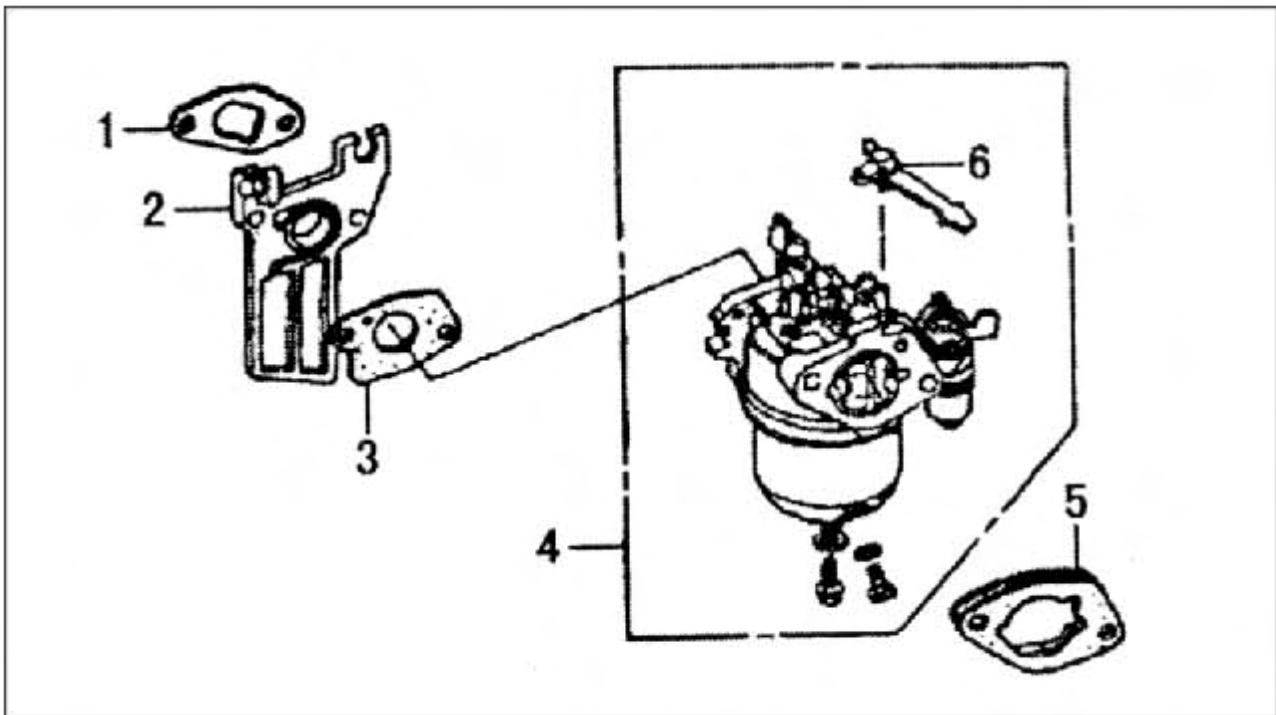

CARBURETOR SYSTEM ASSEMBLY

SN	DESCRIPTION	CODE NO.	QTY/UNIT	PART NUMBER
		JF120	JF120	
1	Insulator Gasket	JF120.1.1-4	1	770127
2	Carburetor Insulator	JF120.9-1	1	770128
3	Carburetor Gasket	JF168.9-2	1	750133
4	Carburetor	JF120.9-3	1	770129
5	Carburetor Spacer Comp	JF120.6-9	1	770130
6	Choke Lever Comp	JF120.9-4	1	770131