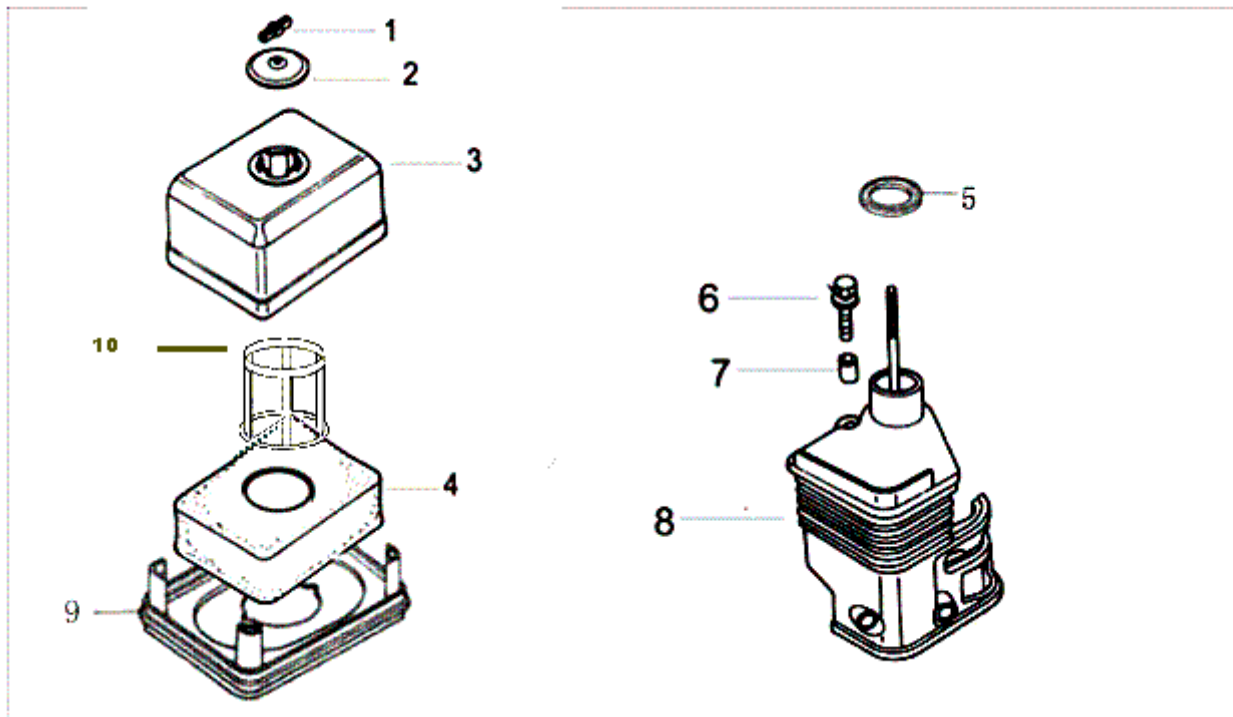

AIR CLEANER (JF120.6.3)

SN	DESCRIPTION	CODE NO.	QTY/UNIT	PART NUMBER
		JF120	JF120	
1	Air Cleaner Cover Wing Nut	JF120.6-1	1	770132
2	Air Cleaner Grommet	JF120.6.3-1	1	770133
3	Air Cleaner Cover	JF120.6.3-2	1	770134
4	Outer Filter	JF120.6.3-3	1	770135
5	Elbow Gasket	JF120.6.3-4	1	770136
6	Bolt-Washer 6x20	GB/T5787-86	1	770137
7	Air Cleaner Collar B	JF120.6-11	1	770138
8	Air Cleaner Elbow Comp	JF120.6-8	1	770139
9	Silencer Nose	JF120.6-5	1	770140
10	Bracket	JF120.6-10	1	770141