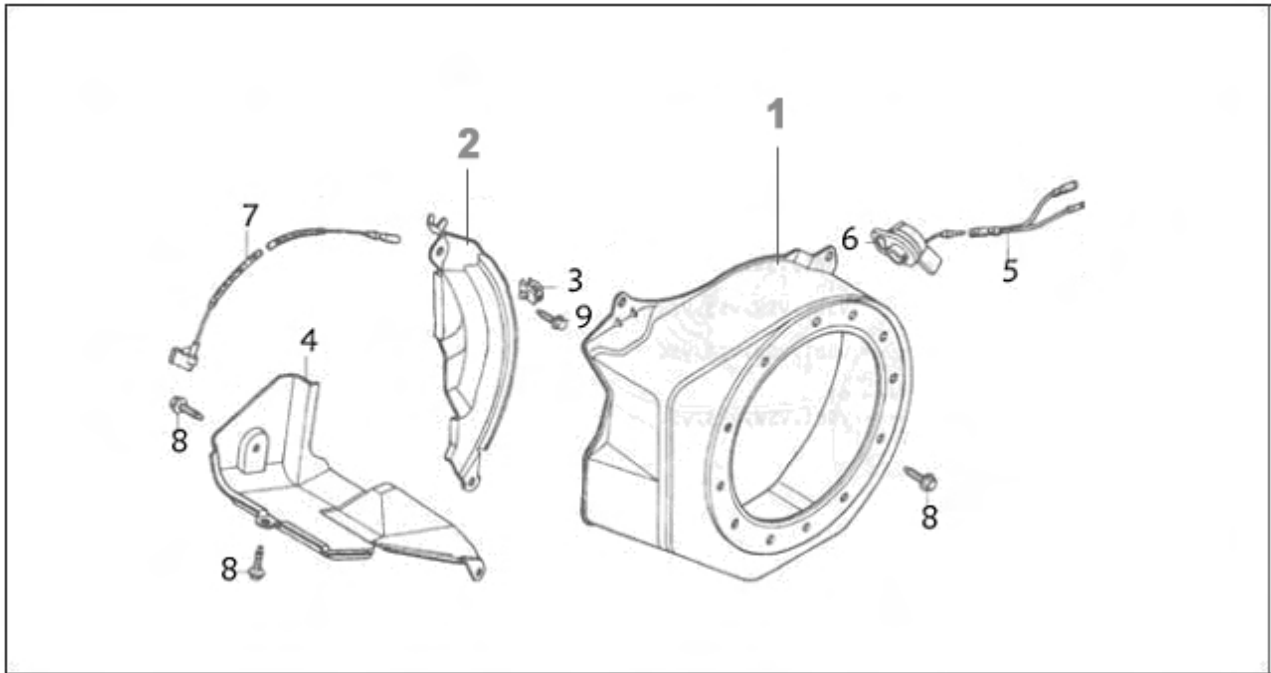

FAN COVER SYSTEM

SN	DESCRIPTION	CODE NO.	QTY/UNIT	PART NUMBER
		JF120	JF120	
1	Fan Cover Comp	JF120.13-11	1	750269
2	Side Plate	JF168.12.1-1	1	750250
3	Cord Clamper	JF120.12.1-2	1	770125
4	Shroud Comp	JF168.12.-2	1	750251
5	Sub-Harness	JF168.10.3	1	750252
6	Engine Stop Switch Assembly	JF168.10.1	1	750066
7	Stop Switch Wire	JF120.10.2-2	1	770126
8	Flange Bolt 6x12	GB/T5787-1	6	750356
9	Flange Bolt 6x16	GB/T5787-3	1	750359