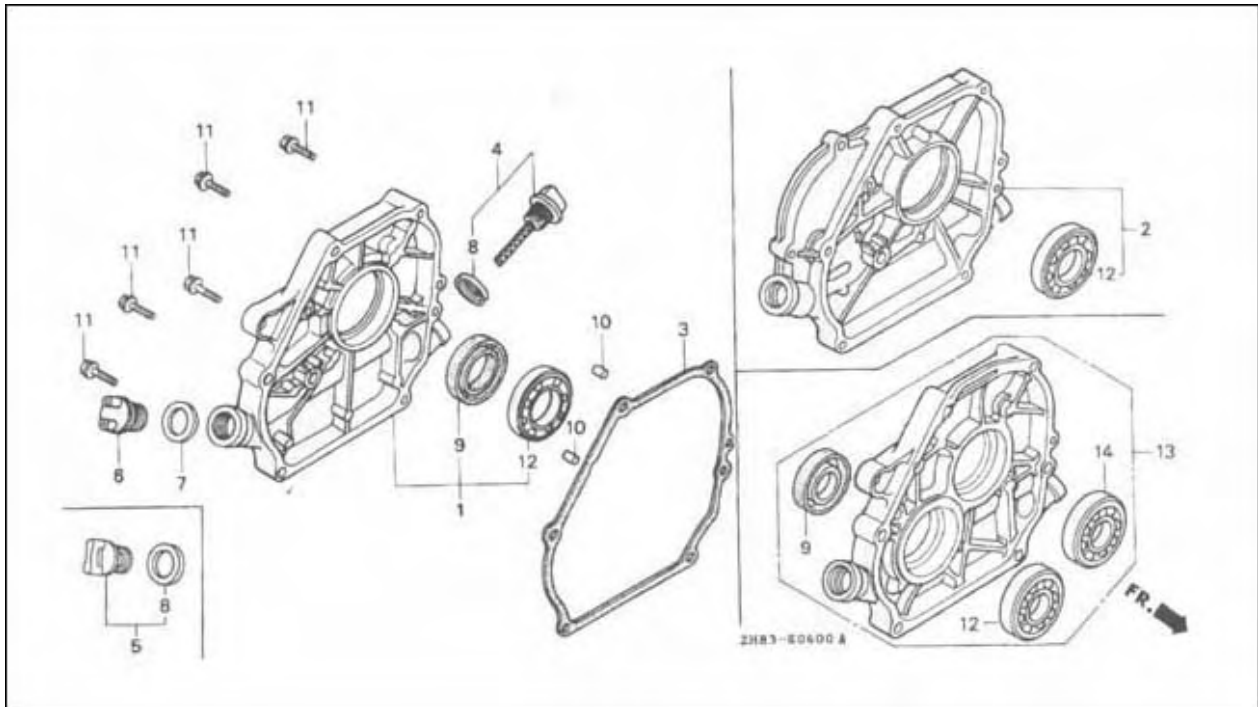

CRANKCASE COVER SYSTEM

SN	DESCRIPTION	CODE NO.	QTY	PART NUMBER
		JF120	JF120	
1	Crankcase Cover Assembly	JF120.15-1A	1	770095
2	Crankcase Cover Assembly	JF120.15-1B	1	770096
3	Packing、 Case Cover	JF120.15-2	1	770097
4	Oil Filler Cap Assembly	JF168.15-3	1	750086
5	Oil Filler Cap Assembly	JF120.15-5A	1	770098
6	Oil Filler Cap Assembly	JF168.15-5B	1	750342
7	Oil Filler Cap Gasket	JF168.15-6A	1	750087
8	Oil Filler Cap Gasket	JF168.15-6B	2	750343
9	Oil Seal、 25x41.25x6	GB13817-92	1	750006
10	Dowel Pin 8x14	JF168.15-4	2	750233
11	Flange Bolt 8x32	GB/T5787-86-10	6	770099
12	Radial Ball Bearing 6205	GB276-89-1	1	770100
13	Crankcase Cover Assembly	JF120.15-1C	1	770101
14	Radial Ball Bearing 6205	GB276-89	1	770100