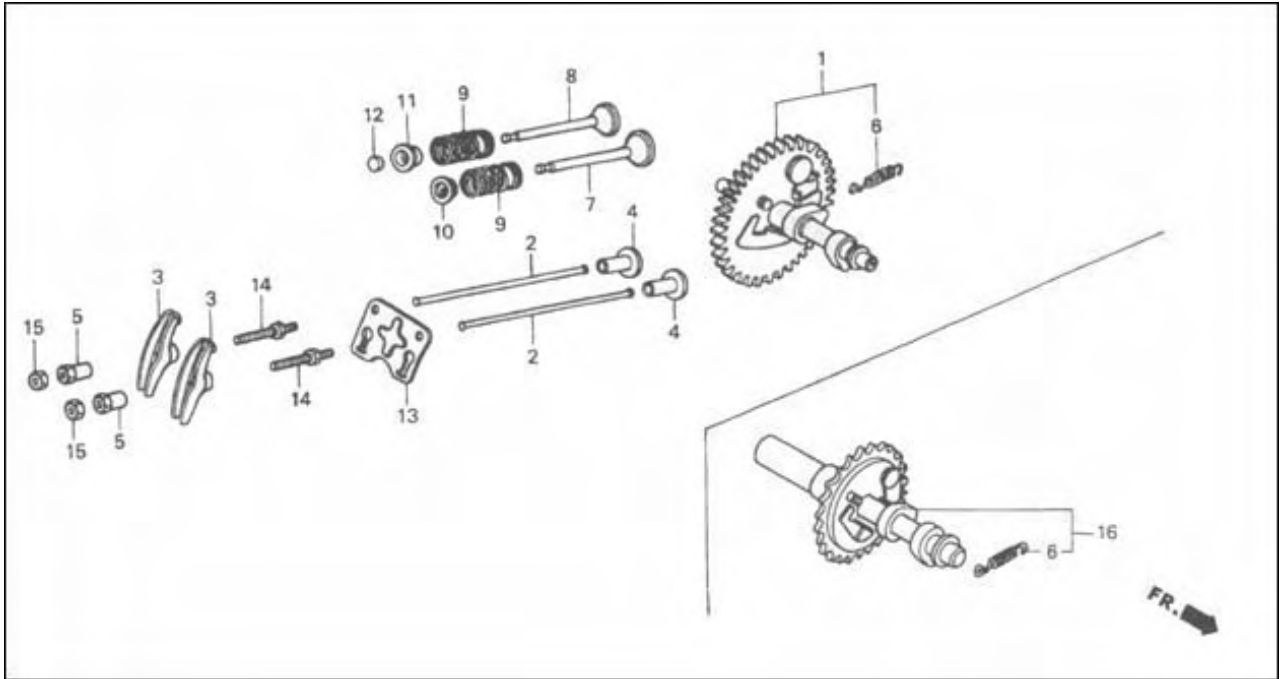

CYLINDER

SN	DESCRIPTION	CODE NO.	QTY	PART NUMBER
		JF120	JF120	
1	Cylinder Assembly	JF120.2	1	770092
2	Oil Level Switch Assembly	JF168.14	1	750105
3	Governor Assembly	JF168.11.1	1	750069
4	Governor Slider	JF168.11.1-7	1	750071
5	Governor Arm Shaft	JF120.11.2-1	1	770093
6	Lock Pin 8mm	JF120.11.2-2	1	770094
7	Flange Bolt 6x20	GB/T5787-86-11	2	750490
8	Drain Plug Bolt	JF168.2-6	2	750098
9	Thrust Washer 6mm	JF168.11.1-5	1	750319
10	Drain Plug Washer 10.2mm	GB95-85	2	750014
11	Governor Holder Clip	JF168.11.1-8	1	750320
12	Radial Ball Bearing(6205) (TPI)	GB276-89-1	2	770100
13	Oil Seal 25x41.25x6	GB13817-92	2	750006
14	O-Ring 14mm	JF168.14.2-10	1	750340
15	Flange Nut 10mm	GB5787-86-5	1	750495
16	Plain Washer 6mm	JF168.11.1-6	1	750070

CRANKSHAFT SYSTEM

SN	DESCRIPTION	CODE NO.	QTY/UNIT	PART NUMBER
		JF120	JF120	
1	Crankshaft Comp	JF120.4	1	770103
2	Key 5x5x30	GB1096-79	1	750236
3	Special Woodruff Key	JF168.4.2-2	1	750237

PISTON SYSTEM ASSEMBLY

CAMSHAFT SYSTEM

SN	DESCRIPTION	CODE NO.	QTY/UNIT	PART NUMBER
		JF120	JF120	
1	Camshaft Assembly	JF120.5-1A	1	770110
2	Push Rod	JF120.1.2-14	2	770111
3	Valve Rocker Arm	JF120.1.2-9	2	770112
4	Valve Lifter	JF168.1.2-15	2	750313
5	Rocker Arm Pivot	JF120.1.2-8	2	770114
6	Weight Return Spring	JF120.5-5	1	770115
7	Intake Valve	JF120.1.2-3	1	770116
8	Exhaust Valve	JF120.1.2-4	1	770117
9	Valve Spring	JF120.1.2-10	2	770118
10	Intake Valve Spring Retainer	JF120.1.2-1	1	770119
11	Exhaust Valve Spring Retainer	JF120.1.2-2	1	770120
12	Valve Rotator	JF168.1.2-13	1	750312
13	Push Rod Guide Plate	JF120.1.2-16	1	770121
14	Pivot Bolt (8mm)	JF120.1.2-7	2	770122
15	Pivot Adjusting Nut	JF120.1.2-17	2	770123
16	Camshaft Assembly	JF120.5-1B	1	770124