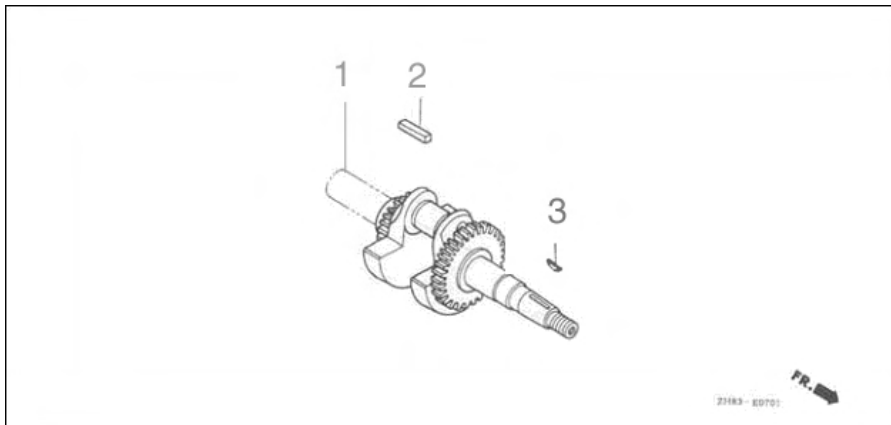

CRANKSHAFT SYSTEM

SN	DESCRIPTION	CODE NO.	QTY/UNIT	PART NUMBER
		JF120	JF120	
1	Crankshaft Comp	JF120.4	1	770103
2	Key 5x5x30	GB1096-79	1	750236
3	Special Woodruff Key	JF168.4.2-2	1	750237