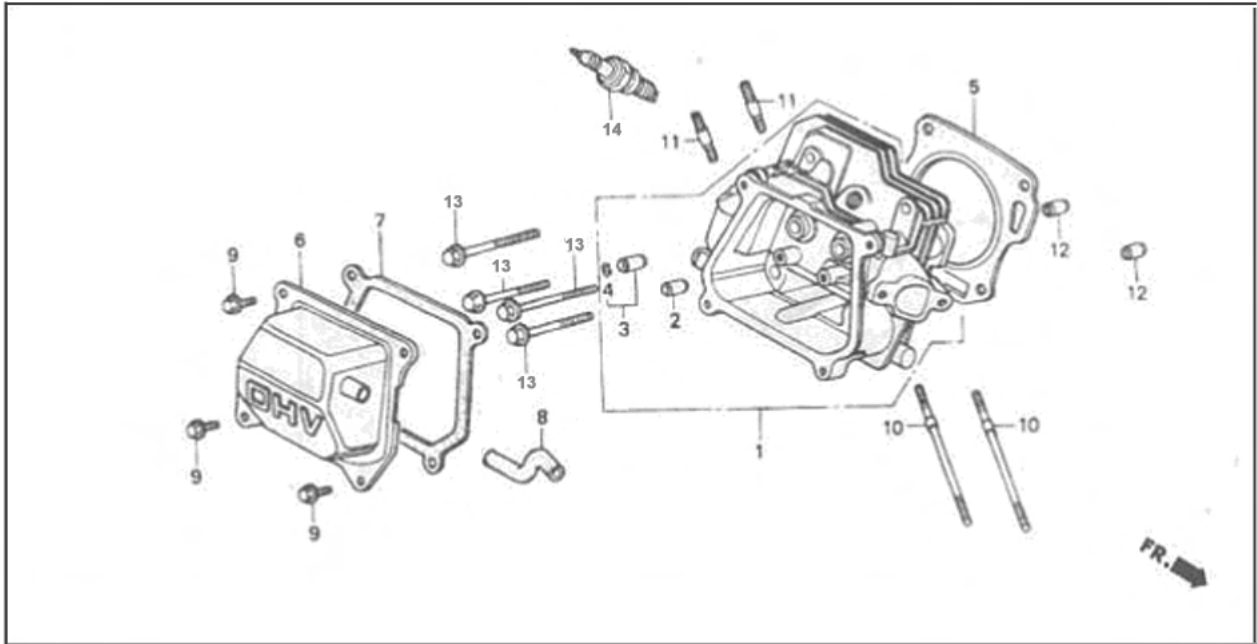

GASOLINE ENGINE JF120 PARTS MANUAL

CYLINDER HEAD SYSTEM ASSEMBLY

SN	DESCRIPTION	CODE NO.	QTY	PART NUMBER
		JF120	JF120	
1	Cylinder Head Comp	JF120.1-1	1	770084
2	Intake Valve Guide	JF120.1.2-5A	1	770085
3	Valve Guide	JF120.1.2-5B	1	770086
4	Valve Guide Clip	JF120.1.2-6	2	770087
5	Cylinder Head Gasket	JF120.2-3	1	770088
6	Head Cover Comp	JF168.1.1-1	1	750062
7	Head Cover Packing	JF168.1.1-3	1	750064
8	Breather Tube	JF168.1.1-2	1	750063
9	Flange Bolt 6x12	GB/T5787-1	4	750356
10	Stud Bolt 6x109	JF168.1-2	2	750073
11	Stud Bolt 8x32	GB900-88	2	770191
12	Dowel Pin 10x16	JF168.2-5	2	750097
13	Flange Bolt 8x60	JF168.2-4	4	750096
14	Spark Plug (LD NGK)	JF120.10-1	1	770091

CYLINDER

SN	DESCRIPTION	CODE NO.	QTY	PART NUMBER
		JF120	JF120	
1	Cylinder Assembly	JF120.2	1	770092
2	Oil Level Switch Assembly	JF168.14	1	750105
3	Governor Assembly	JF168.11.1	1	750069
4	Governor Slider	JF168.11.1-7	1	750071
5	Governor Arm Shaft	JF120.11.2-1	1	770093
6	Lock Pin 8mm	JF120.11.2-2	1	770094
7	Flange Bolt 6x20	GB/T5787-86-11	2	750490
8	Drain Plug Bolt	JF168.2-6	2	750098
9	Thrust Washer 6mm	JF168.11.1-5	1	750319
10	Drain Plug Washer 10.2mm	GB95-85	2	750014
11	Governor Holder Clip	JF168.11.1-8	1	750320
12	Radial Ball Bearing(6205) (TPI)	GB276-89-1	2	770100
13	Oil Seal 25x41.25x6	GB13817-92	2	750006
14	O-Ring 14mm	JF168.14.2-10	1	750340
15	Flange Nut 10mm	GB5787-86-5	1	750495
16	Plain Washer 6mm	JF168.11.1-6	1	750070