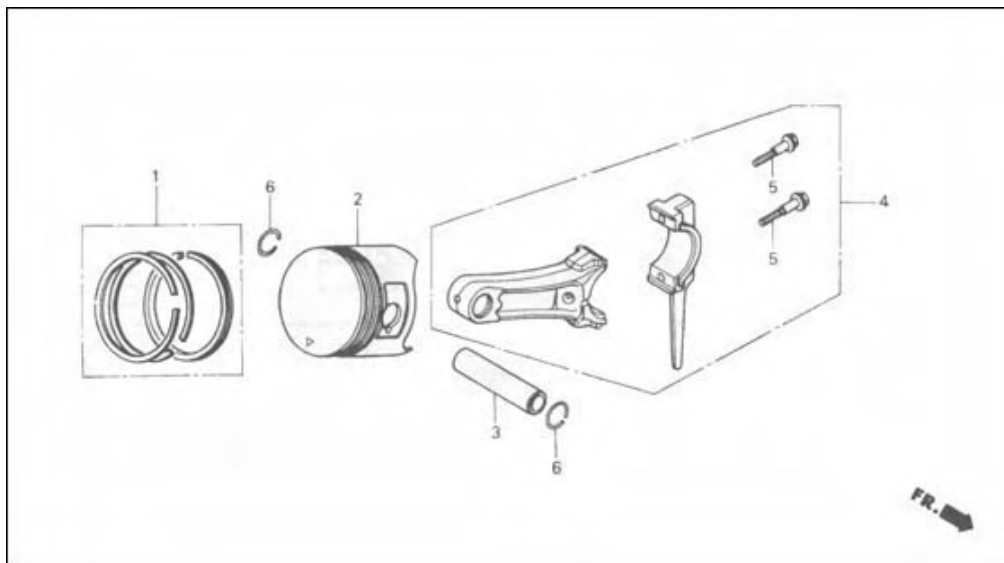

PISTON SYSTEM ASSEMBLY

SN	DESCRIPTION	CODE NO.	QTY/UNIT	PART NUMBER
		JF120	JF120	
1	Piston Ring Set	JF120.3-1	1	770104
2	Piston	JF120.3-5	1	770105
3	Piston Pin	JF120.3-4	1	770106
4	Connecting Rod Assembly	JF120.3-6	1	770107
5	Connection Rod Bolt	JF120.3-8	2	770108
6	Piston Pin Clip 18mm	JF120.3-9	2	770109