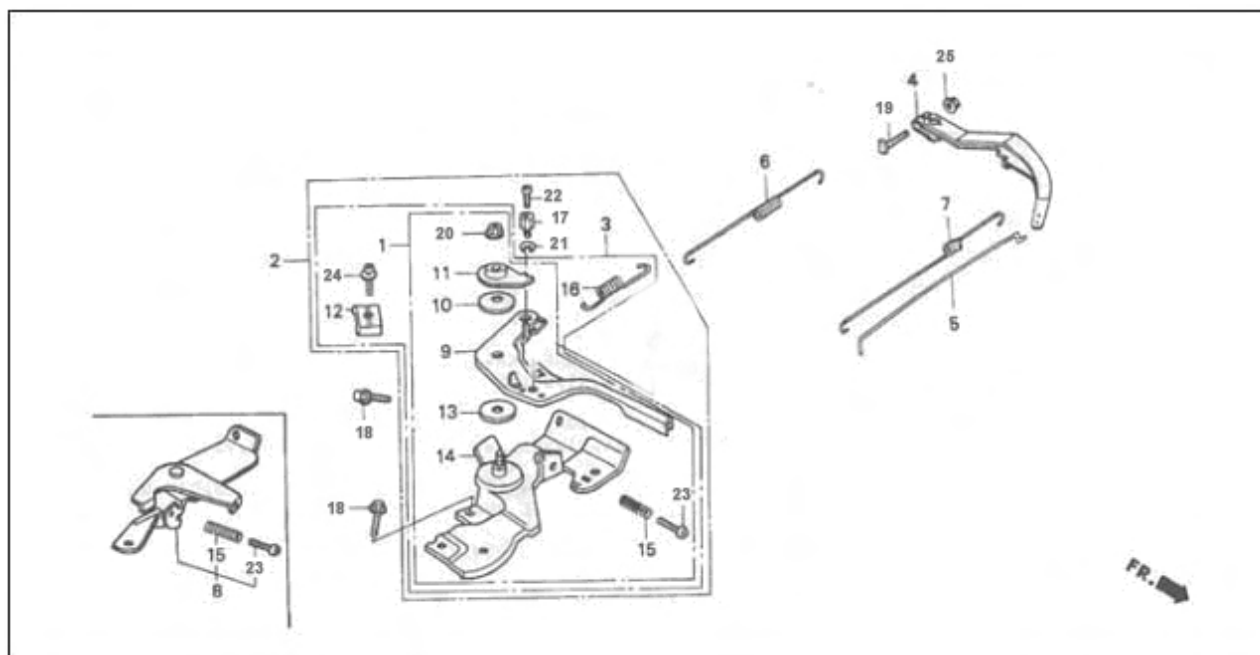

CONTROL

SN	DESCRIPTION	CODE NO.	QTY/UNIT	PART NUMBER
		JF120	JF120	
1	Control Assembly	JF120.11.4	1	770164
2	Control Assembly	JF120.11	1	770165
3	Control Assembly	JF120.11.2	1	770166
4	Governor Arm	JF168.11.2-4	1	750134
5	Governor Rod	JF120.11.2-7	1	770167
6	Governor Spring	JF120.11.2-5	1	770168
7	Throttle Return Spring	JF120.11.2-6	1	770169
9	Control Lever	JF120.11.4-2	1	770170
10	Lever Spring	JF120.11.4-5	1	770171
11	Control Lever Washer	JF120.11.4-6	1	770172
12	Cable Holder	JF120.11.4-8	1	770173
13	Control Lever Spacer	JF120.11.4-4	1	770174
14	Control Base Comp	JF120.11.4-1	1	770175
15	Control Adjusting Spring	JF120.11.3-3	1	770176
16	Cable Return Spring	JF120.11.4-7	1	770177
17	Wire Holder	JF120.11.4-9	1	770178
18	Flange Bolt 6×12	GB/T5787-1	2	750356
19	Governor Arm Bolt	JF168.11.2-3	1	750325
20	Self-Lock Nut (6mm)	GB6177-86-1	1	750095
21	Circlip (5mm)	JF120.11.2-3	1	770179
22	Pan Screw 4×6	GB6177-86	1	750120
23	Pan Screw 5×25	GB818-85-1	1	750286
24	Pan Screw 5×16	GB818-85-2	1	750287
25	Flange Nut (6mm)	JF120.11.4-11	1	770180