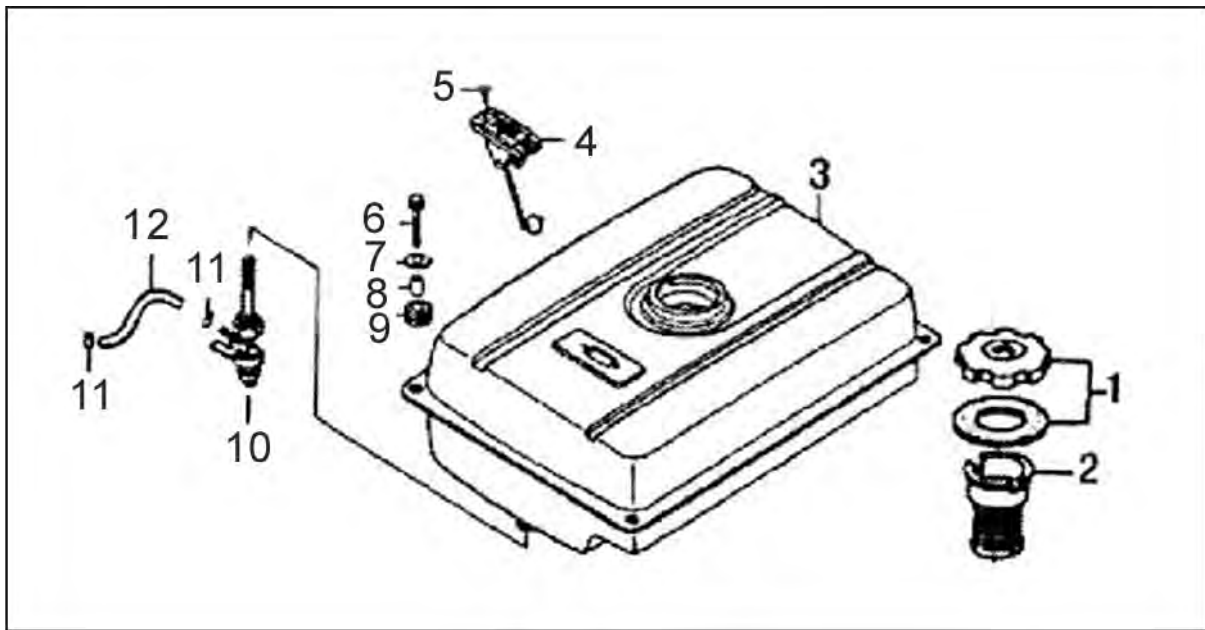

Fuel Tank System Assembly

ITEM	DESCRIPTION	CODE NO.		QTY/UNIT		PART NUMBER
		JD2500	JD3500	JD2500	JD3500	
1	Cap Comp, Fuel Filler	JF168.8.1		1	1	750121
2	Filter, Fuel	JF168.8.4		1	1	750125
3	Tank Comp, Fuel	JF168.8.5-1		1	1	750126
4	Meter Assy. Fuel Rectangular	JF168.8.5-2		1	1	750127
4	Meter Assy. Fuel Round	JF168.8.3		1	1	750620
5	Screw, Flat	GBT819-86		2	1	750005
6	Bolt, Flange	GB5780-86		4	1	750008
7	Washer, Air Duct	JF168.8.5-3		4	1	750128
8	Collar, Tank Cushion	JF168.8.5-4		4	1	750129
9	Rubber, Control Box	JF168.8.5-5		4	1	750130
10	Joint, Fuel Tank	JF168.8.5-6		1	1	750131
11	Clip, Tube	JF168.8.3-4		2	1	750124
12	Tube, Fuel	JF168.8.3-3		1	1	750123
	Complete Fuel Tank	JF168.8		1	1	750230