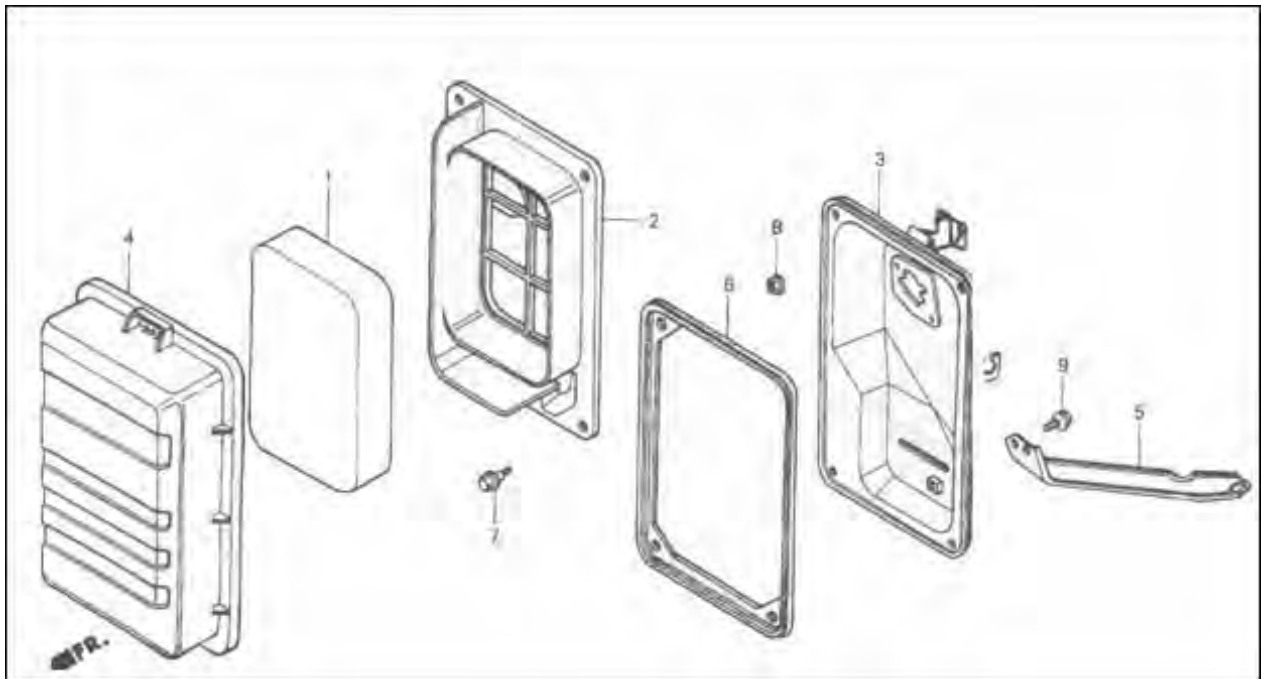

Air Cleaner

ITEM	DESCRIPTION	CODE NO.		QTY/UNIT		PART NUMBER
		JD2500	JD3500	JD2500	JD3500	
1	Outer Filter	JF168.6.2-1		1	1	750108
2	Air Cleaner	JF168.6.2-2		1	1	750257
3	Air Cleaner Case	JF168.6.2-3		1	1	750109
4	Air Cleaner Cover	JF168.6.2-4		1	1	750110
5	Air Cleaner Bracket	JF168.6.2-5		1	1	750111
6	Air Cleaner Seal	JF168.6.2-6		1	1	750112
7	Winker Setting Bolt	GB5780-86-6		4	4	750262
8	Flange Nut 6mm	GB6177-86		4	4	750281
9	Flange Bolt 6x10	GB5780-86-5		2	2	750261