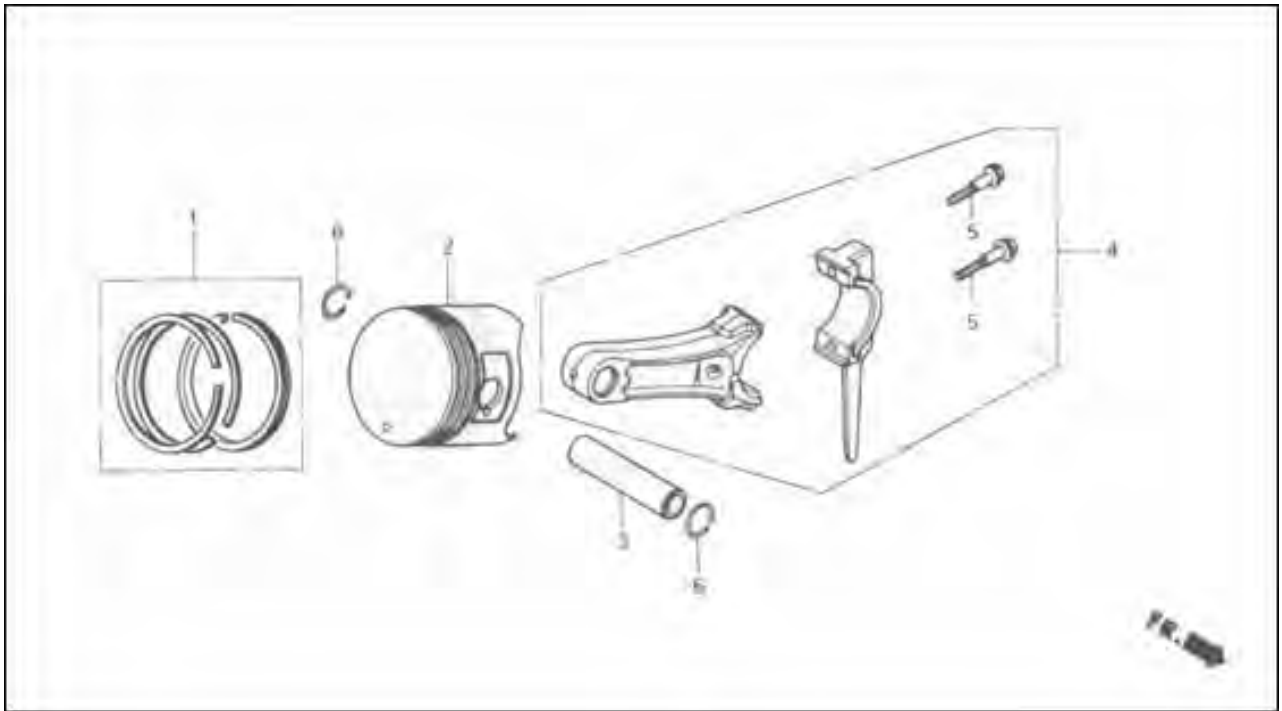

Piston System Assembly

ITEM	DESCRIPTION	CODE NO.		QTY/UNIT		PART NUMBER
		JD2500	JD3500	JD2500	JD3500	
1	Piston Ring Set	JF168.3-1		1	1	750101
2	Piston	JF200.3-5		1	1	750238
3	Piston Pin	JF168.3-4		1	1	750102
4	Connecting Rod Assy.	JF168.3-6		1	1	750103
5	Connection Rod Bolt	JF168.3-8		2	2	750239
6	Piston Pin Clip 18mm	JF168.3-9		2	2	750104