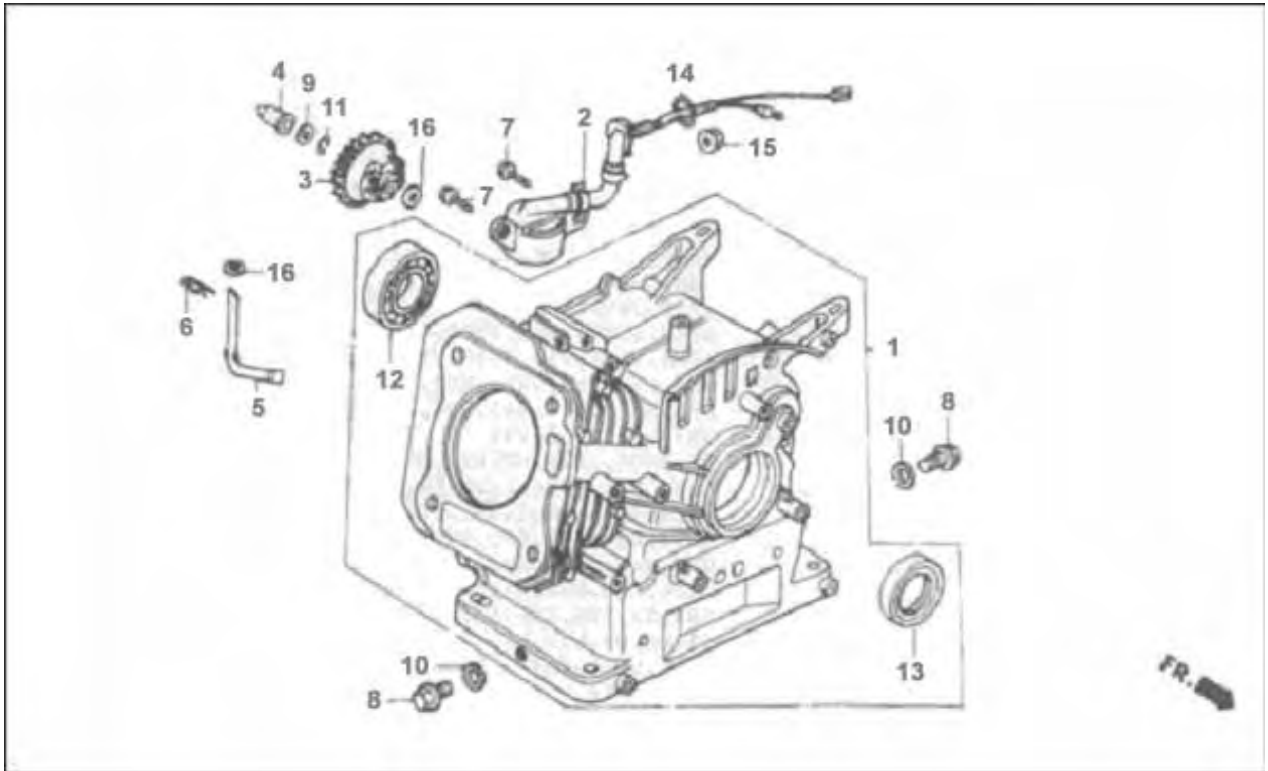

Bradley *Power Plus*

GASOLINE GENERATOR JD2500/JD3500

PARTS MANUAL

Cylinder Head System Assembly

Item	DESCRIPTION	CODE NO.		QTY/UNIT		Part Number
		JD2500	JD3500	JD2500	JD3500	
1	Cylinder Head Comp	JF200.1-1		1	1	750138
2	In. Valve Guide	JF168.1.2-5A		1	1	750315
3	Valve Guide	JF168.1.2-5B		1	1	750316
4	Valve Guide Clip	JF168.1.2-6		2	2	750317
5	Cylinder Head Gasket	JF200.2-3		1	1	750145
6	Head Cover Comp	JF168.1.1-1		1	1	750062
7	Head Cover Packing	JF168.1.1-3		1	1	750064
8	Breather Tube	JF168.1.1-2		1	1	750063
9	Flange Bolt 6x12	GB5780-86		4	4	750008
10	Stud Bolt 6x109	JF168.1-2		2	2	750073
11	Stud Bolt 8x32	GB5780-86-1		2	2	750258
12	Dowel Pin 10x16	JF168.2-5		2	2	750097
13	Flange Bolt 8x60	JF168.2-4		4	4	750096
14	Spark Plug (NGK)	JF168.10-1		1	1	750067

Cylinder Barrel Assembly

Item	DESCRIPTION	CODE NO.		QTY/UNIT		Part Number
		JD2500	JD3500	JD2500	JD3500	
1	Cylinder Assy.	JF200.2		1	1	750142
2	Oil Level Switch Assy.	JF168.14		1	1	750105
3	Governor Assy.	JF168.11.1		1	1	750069
4	Governor Slider	JF168.11.1-7		1	1	750071
5	Governor Arm Shaft	JF168.11.2-1		1	1	750072
6	Lock Pin 8mm	JF168.11.2-2		1	1	750322
7	Flange Bolt 6x20	GB5780-86-3		2	2	750259
8	Drain Plug Bolt	JF168.2-6		2	2	750098
9	Thrust Washer 6mm	JF168.11.1-5		1	1	750319
10	Drain Plug Washer 10.2mm	GB95-85		2	2	750014
11	Governor Holder Clip	JF168.11.1-8		1	1	750320

Cylinder Barrel Assembly

ITEM	DESCRIPTION	CODE NO.		QTY/UNIT		PART NUMBER
		JD2500	JD3500	JD2500	JD3500	
12	Radial Ball Bearing(6205) (TPI)	GB276-89		2	1	750007
13	Oil Seal 25x41.25x6	GB13817-92		2	1	750006
14	O-Ring 14mm	JF168.14.2-10		1	1	750340
15	Flange Nut 10mm	GB6177-86		1	1	750004
16	Plain Washer 6mm	JF168.11.1-6		1	1	750070