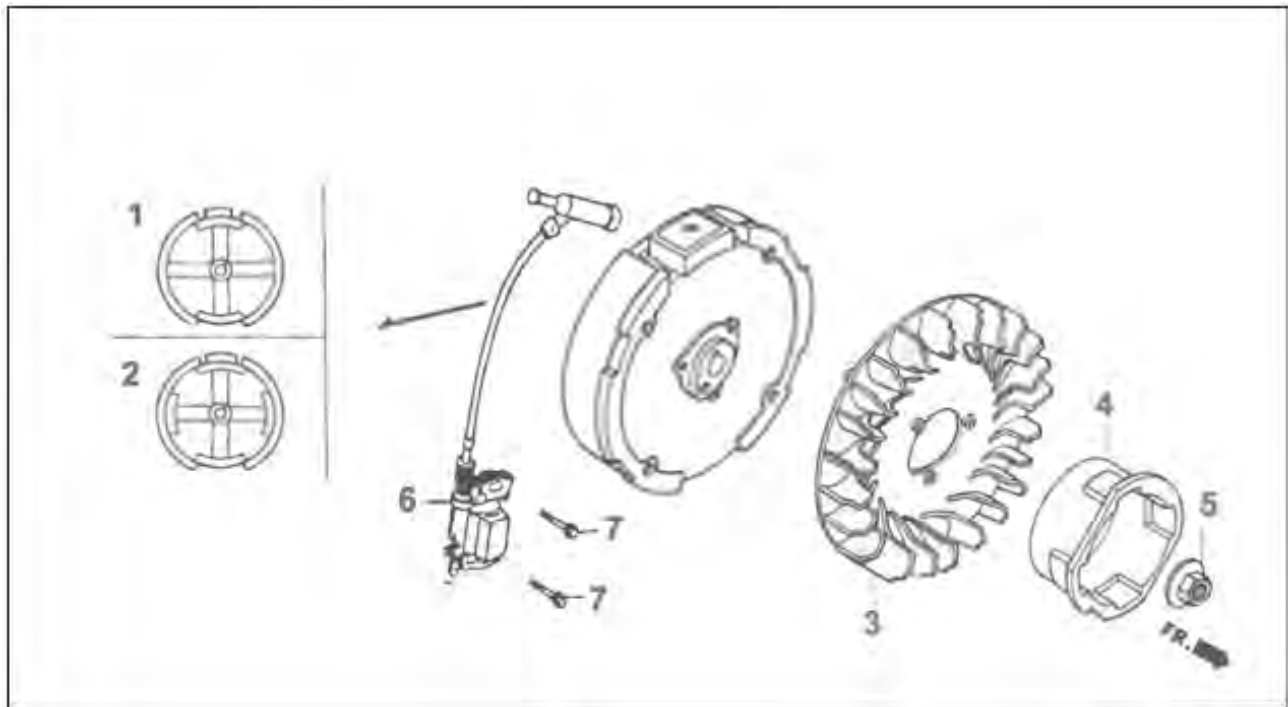

Flywheel System Assembly

ITEM	DESCRIPTION	CODE NO.		QTY/UNIT		PART NUMBER
		JD2500	JD3500	JD2500	JD3500	
1	Flywheel Comp	JF168.4.1A		1	1	750346
2	Flywheel Comp For Lamp	JF168.4.1B		1	1	760007
3	Cooling Fan	JF168.12-1		1	1	750278
4	Starter Pulley	JF200.13-9		1	1	750140
5	Special Nut	JF168.4-5		1	1	750347
6	Ignition Coil Assy.	JF168.10.2		2	2	750106
7	Flange Bolt 6 X 12	GB5780-86		2	2	750008