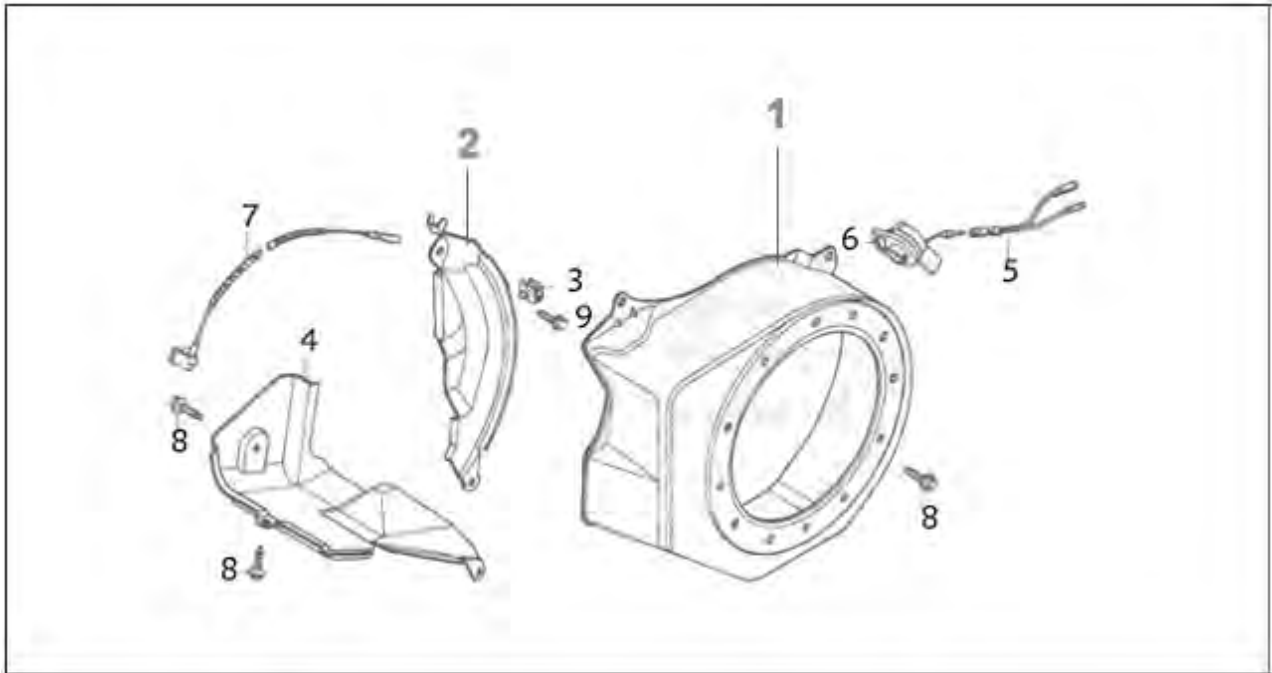

Fan Cover System Assembly

ITEM	DESCRIPTION	CODE NO.		QTY/UNIT		PART NUMBER
		JD2500	JD3500	JD2500	JD3500	
1	Fan Cover Comp	JF200.13-11		1	1	750139
2	Side Plate	JF168.12.1-1		1	1	750250
3	Cord Clamper	JF168.12.1-2		1	1	750338
4	Shroud Comp	JF168.12.-2		1	1	750251
5	Sub-Harness	JF168.10.3		1	1	750252
6	Engine Stop Switch Assembly	JF168.10.1		1	1	750066
7	Stop Switch Wire	JF168.10.2-2		1	1	750253
8	Flange Bolt 6x12	GB5780-86		6	6	750008
9	Flange Bolt 6x16	GB5780-86-4		1	1	750260