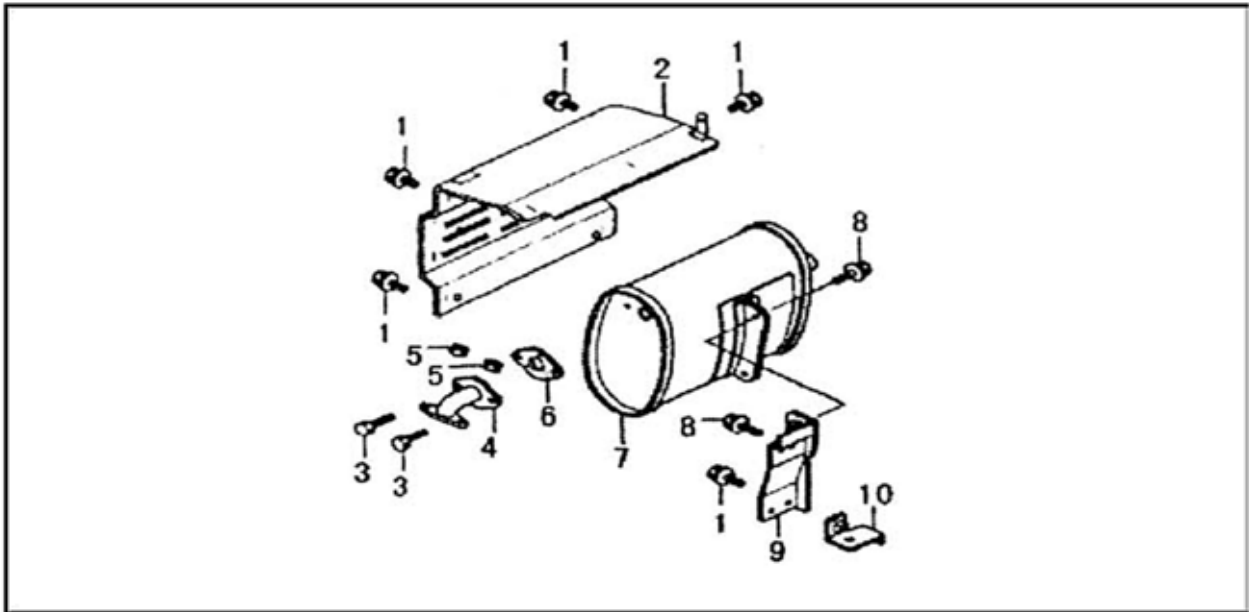

Muffler

ITEM	DESCRIPTION	CODE NO.		QTY/UNIT		PART NUMBER
		JD2500	JD3500	JD2500	JD3500	
1	Bolt, Flange	GB5787-86		6	6	750010
2	Protector Muffler	JF168.7.6-1		1	1	750114
3	Bolt, Flange	GB5787-86		2	2	750010
4	Pipe, Exhaust	JF168.7.6-2		1	1	750115
5	Nut, Exhaust Pipe	GB/T6173-86		2	2	750003
6	Gasket, Exhaust Pipe	JF168.7.6-3		1	1	750116
7	Muffler Comp.	JF168.7.6-4		1	1	750117
8	Bolt, Flange	GB5787-86		1	1	750010
9	Stay A, Muffler	JF168.7.6-5		1	1	750118
10	Stay B, Muffler	JF168.7.6-6		1	1	750119