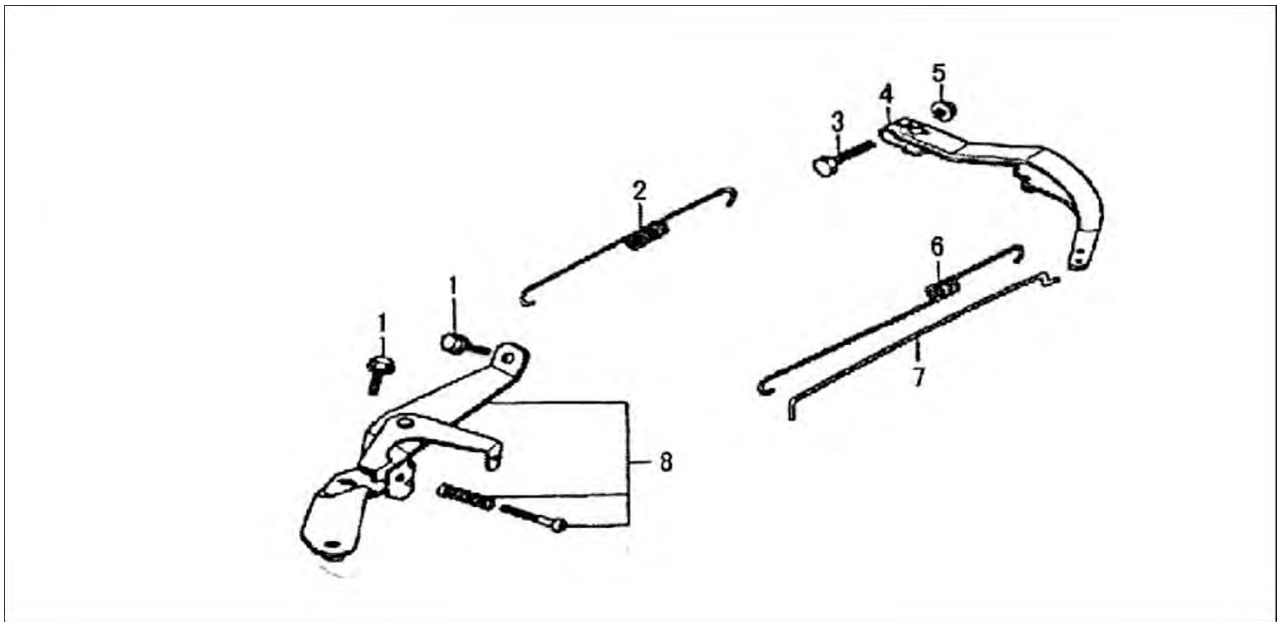

Control

ITEM	DESCRIPTION	CODE NO.		QTY/UNIT		PART NUMBER
		JD2500	JD3500	JD2500	JD3500	
1	Bolt, Flange	GB5785-86		2	2	750009
2	Spring, Governor	JF168.11.2-5		1	1	750135
3	Bolt, Flange	JF168.11.2-3		1	1	750323
4	Arm, Governor	JF168.11.2-4		1	1	750134
5	Nut, Flange	GB/T6173-86		1	1	750003
6	Spring, Throttle Return	JF168.11.2-6		1	1	750136
7	Rod, Governor	JF168.11.2-7		1	1	750137
8	Control Assy.	JF168.11.3		1	1	750326