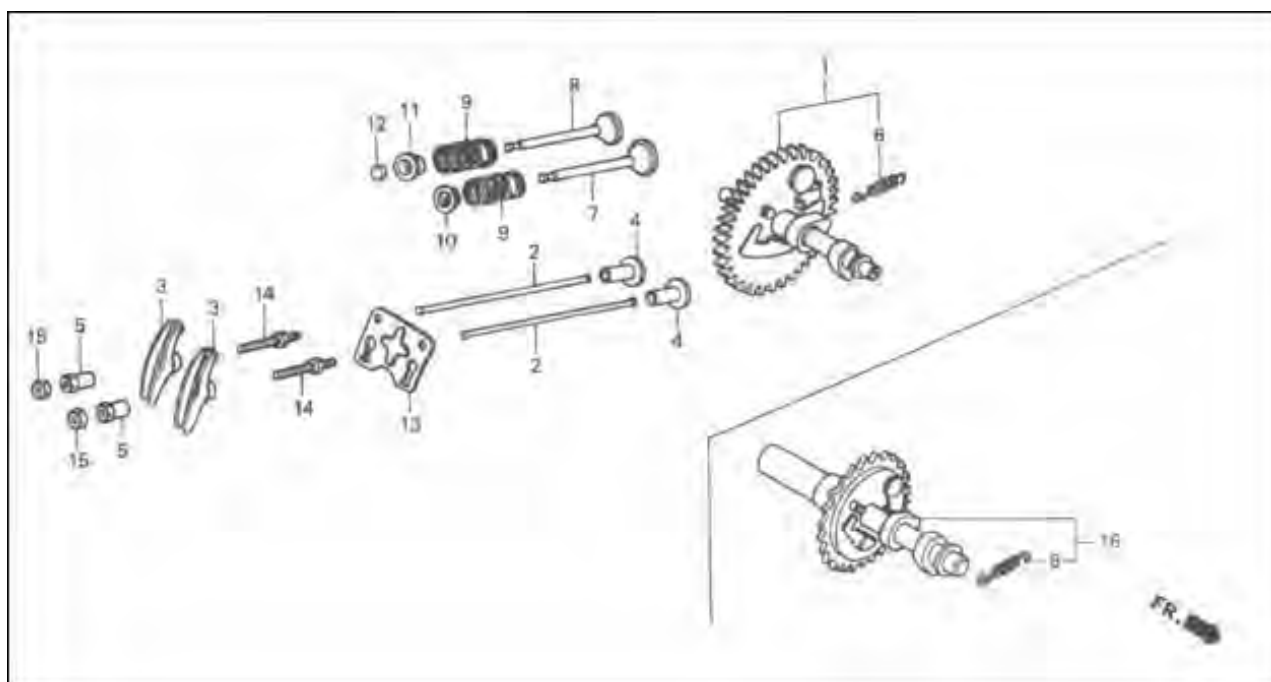

Crankshaft System Assembly

ITEM	DESCRIPTION	CODE NO.		QTY/UNIT		PART NUMBER
		JD2500	JD3500	JD2500	JD3500	
1	Crankshaft Comp	JF200.4		1	1	750235
2	Key 5x5x30	GB1096-79		1	1	750236
3	Special Woodruff Key	JF168.4.2-2		1	1	750237

Camshaft System Assembly

ITEM	DESCRIPTION	CODE NO.		QTY/UNIT		PART NUMBER
		JD2500	JD3500	JD2500	JD3500	
1	Camshaft Assy.	JF200.5-1A		1	1	750147
2	Push Rod	JF200.1.2-14		2	2	750143
3	Valve Rocker Arm	JF168.1.2-9		2	2	750240
4	Valve Lifter	JF200.1.2-15		2	2	750092
5	Rocker Arm Pivot	JF168.1.2-8		2	2	750241
6	Weight Return Spring	JF168.5-5		1	1	750242
7	In. Valve	JF168.1.2-3		1	1	750243
8	Ex. Valve	JF168.1.2-4		1	1	750244
9	Valve Spring	JF168.1.2-10		2	2	750089
10	IN. Valve Spring Retainer	JF168.1.2-1		1	1	750311
11	EX. Valve Spring Retainer	JF168.1.2-11		1	1	750090
12	Ex Valve Rotator	JF168-2-12		1	1	750091