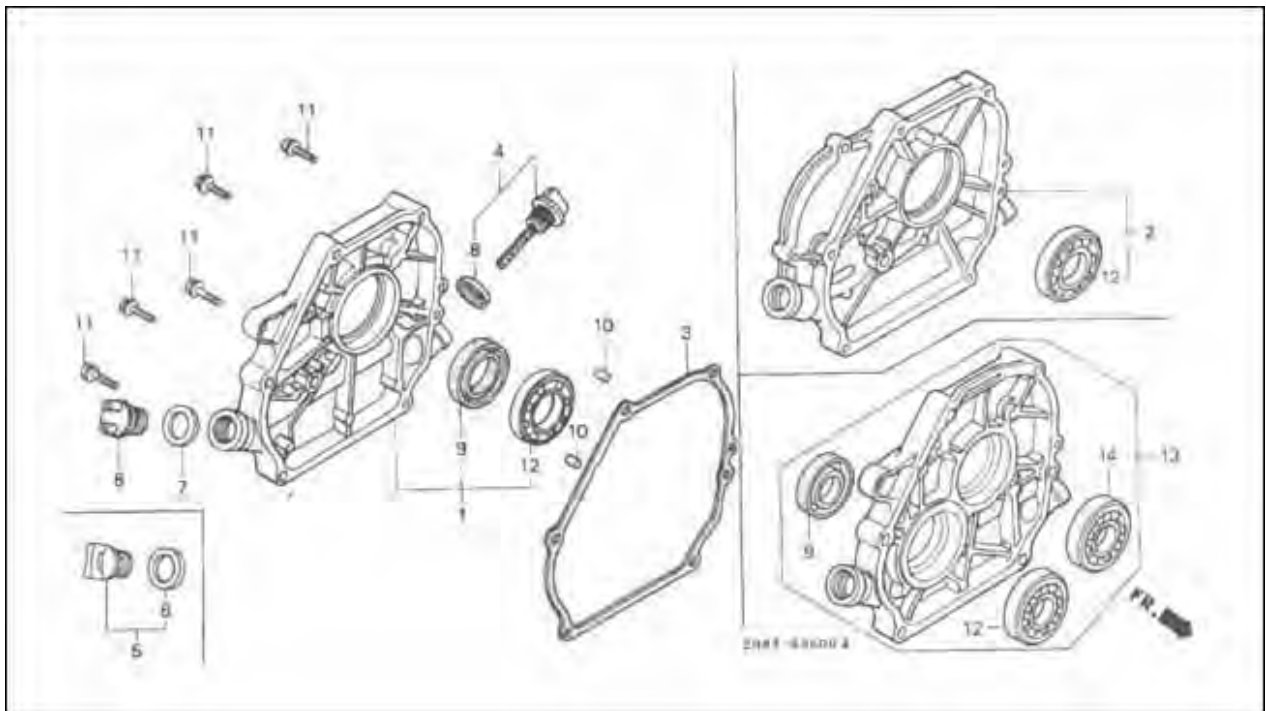

Crankcase Cover System Assembly

ITEM	DESCRIPTION	CODE NO.		QTY/UNIT		PART NUMBER
		JD2500	JD3500	JD2500	JD3500	
1	Crankcase Cover Assembly	JF168.15-1A		1	1	750085
2	Crankcase Cover Assembly	JF168.15-1B		1	1	750231
3	Packing, Case Cover	JF168.15-2		1	1	750234
4	Oil Filler Dip Stick	JF168.15-3		1	1	750086
5	Oil Filler Cap Assembly	JF168.15-5A		1	1	750341
6	Oil Filler Cap Assembly	JF168.15-5B		1	1	750342
7	Oil Filler Cap Gasket	JF168.15-6A		1	1	750087
8	Oil Filler Cap Gasket	JF168.15-6B		2	2	750343
9	Oil Seal, 25x41.25x6	GB13817-92		1	1	750006
10	Dowel Pin 8x14	JF168.15-4		2	2	750233
11	Flange Bolt 8x32	GB5780-86		6	6	750258
12	Radial Ball Bearing 6205	GB276-89		1	1	750007
13	Crankcase Cover Assembly	JF168.15-1C		1	1	750232
14	Radial Ball Bearing	GB276-89		1	1	750001