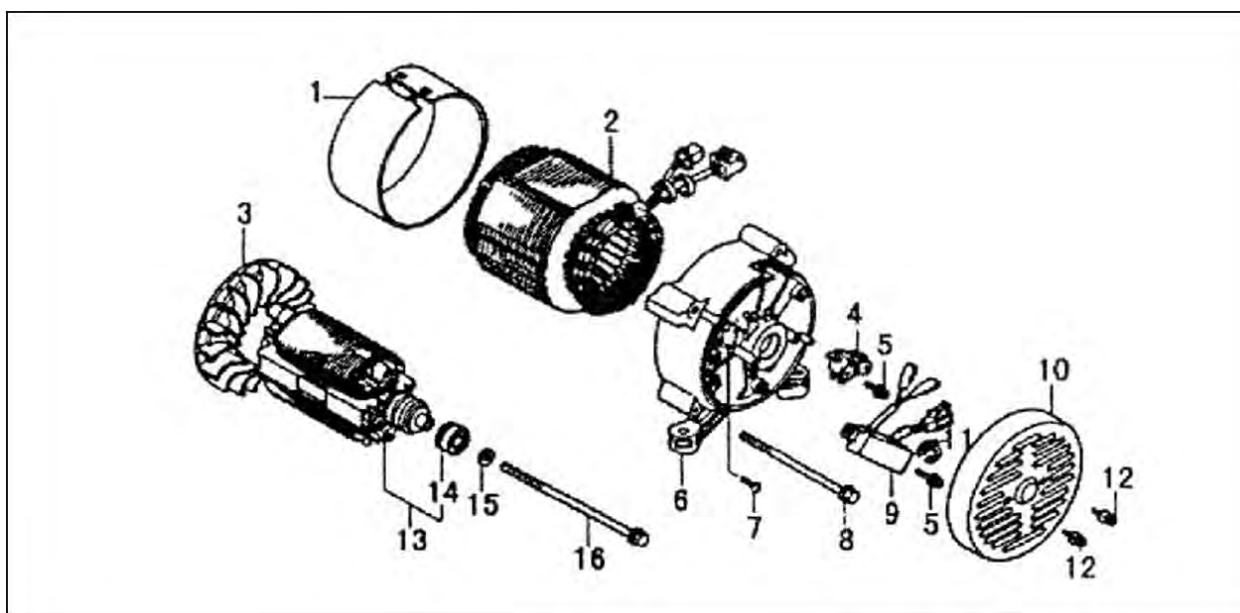

Rotor and Stator

ITEM	DESCRIPTION	CODE NO.		QTY/UNIT		Part Number	
		JD2500	JD3500	JD2500	JD3500	JD2500	JD3500
1	Cover, Stator	JD2500.3-1	JD3500.3-1	1	1	750296	750024
2	Stator, Assembly	JD2500.3-2	JD3500.3-2	1	1	750300	750028
3	Fan, Cooling	JD2500.3-3	JD3500.3-3	1	1	750301	750029
4	Brush Assembly	JD2500.3-4	JD3500.3-4	1	1	750302	750030
5	Screw, Tapping	GB/T819-86	GB/T819-86	3	3	750005	750005
6	Housing	JD2500.3-5	JD3500.3-5	1	1	750303	750031
7	Screw, Pan	GB/T819-86	GB/T819-86	1	1	750005	750005
8	Bolt, Flange	GB5787-86	GB5787-86	1	1	750009	750009
9	Regulator Assy., Automatic Voltage	JD2500.3-6	JD3500.3-6	1	1	750304	750032
10	Cover, Generator	JD2500.3-7	JD3500.3-7	1	1	750305	750033
11	Tie, Cable	JD2500.3-8	JD3500.3-8	1	1	750306	750034
12	Bolt, Flange	GB5787-86	GB5787-86	2	2	750009	750009
13	Rotor Comp	JD2500.3-9	JD3500.3-9	1	1	750307	750035
14	Bearing	JD2500.3-10	JD3500.3-10	1	1	750297	750025
15	Washer Plain	JD2500.3-11	JD3500.3-11	1	1	750298	750026
16	Bolt Flange	JD2500.3-12	JD3500.3-12	1	1	750299	750027