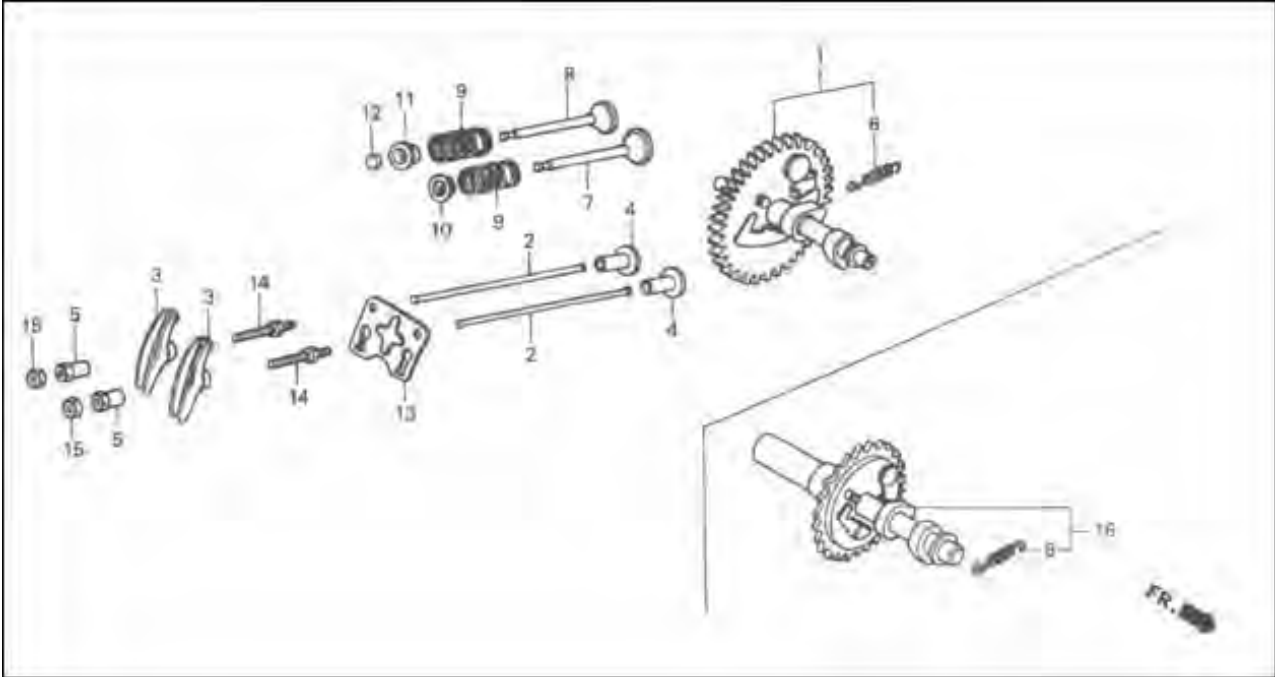

Piston System Assembly

ITEM	DESCRIPTION	CODE NO.		QTY/UNIT		PART NUMBER
		JD2500	JD3500	JD2500	JD3500	
1	Piston Ring Set	JF168.3-1		1	1	750101
2	Piston	JF200.3-5		1	1	750238
3	Piston Pin	JF168.3-4		1	1	750102
4	Connecting Rod Assy.	JF168.3-6		1	1	750103
5	Connection Rod Bolt	JF168.3-8		2	2	750239
6	Piston Pin Clip 18mm	JF168.3-9		2	2	750104

Camshaft System Assembly

ITEM	DESCRIPTION	CODE NO.		QTY/UNIT		PART NUMBER
		JD2500	JD3500	JD2500	JD3500	
1	Camshaft Assy.	JF200.5-1A		1	1	750147
2	Push Rod	JF200.1.2-14		2	2	750143
3	Valve Rocker Arm	JF168.1.2-9		2	2	750240
4	Valve Lifter	JF200.1.2-15		2	2	750092
5	Rocker Arm Pivot	JF168.1.2-8		2	2	750241
6	Weight Return Spring	JF168.5-5		1	1	750242
7	In. Valve	JF168.1.2-3		1	1	750243
8	Ex. Valve	JF168.1.2-4		1	1	750244
9	Valve Spring	JF168.1.2-10		2	2	750089
10	IN. Valve Spring Retainer	JF168.1.2-1		1	1	750311
11	EX. Valve Spring Retainer	JF168.1.2-11		1	1	750090
12	Ex Valve Rotator	JF168-2-12		1	1	750091

Camshaft System Assembly

ITEM	DESCRIPTION	CODE NO.		QTY/UNIT		PART NUMBER
		JD2500	JD3500	JD2500	JD3500	
13	Push Rod Guide Plate	JF200.1.2-16		1	1	750144
14	Pivot Bolt (8mm)	JF168.1.2-7		2	2	750100
15	Pivot Adjusting Nut	JF168.1.2-17		2	2	750093