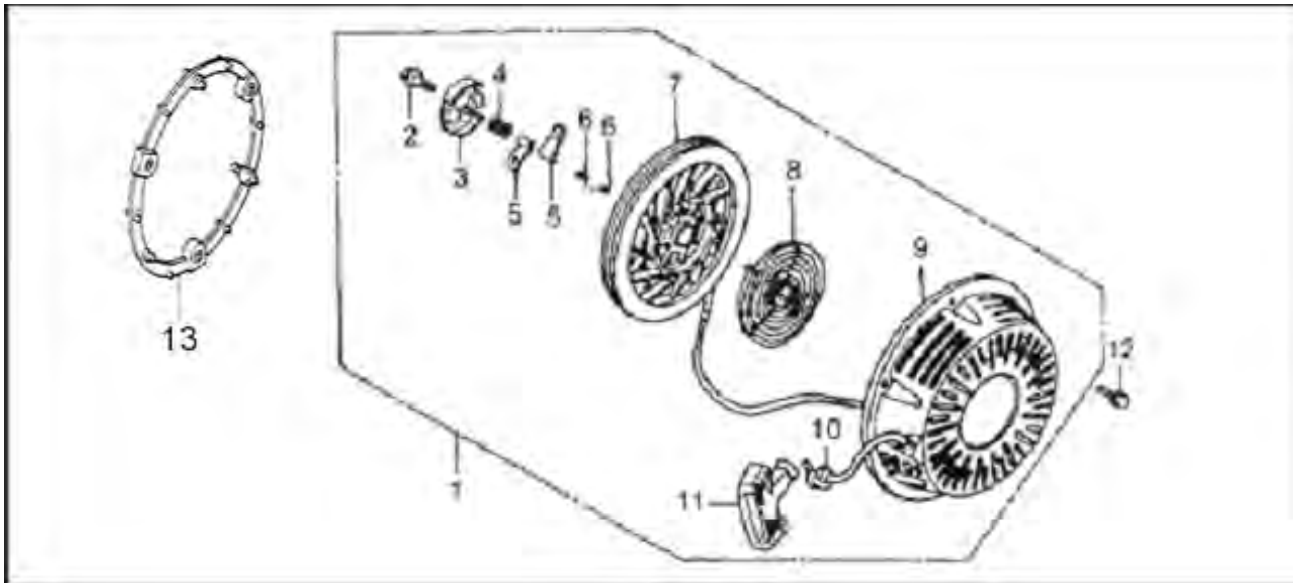

Recoil Starter

ITEM	DESCRIPTION	CODE NO.		QTY/UNIT		PART NUMBER
		JD2500	JD3500	JD2500	JD3500	
1	Recoil Starter Assy.	JF168.13		1	1	750077
2	Set Screw	JF168.13-7		1	1	750245
3	Ratchet Guide	JF168.13-6		1	1	750083
4	Spring Friction	JF168.13-8		1	1	750246
5	Starter Ratchet	JF168.13-5		2	2	750082
6	Ratchet Spring	JF168.13-4		2	2	750081
7	Recoil Starter Reel	JF168.13-3		1	1	750080
8	Recoil Starter Spring	JF168.13-10		1	1	750247
9	Recoil Starter Case Comp	JF168.13.1		1	1	750248
10	Recoil Starter Rope	JF168.13-2		1	1	750079
11	Recoil Starter Knob	JF168.13-1		1	1	750078
12	Flange Bolt 6x8	GB5780-86-7		3	3	750263
13	Recoil Starter Spacer	JF200.13.2-1		0	1	750249