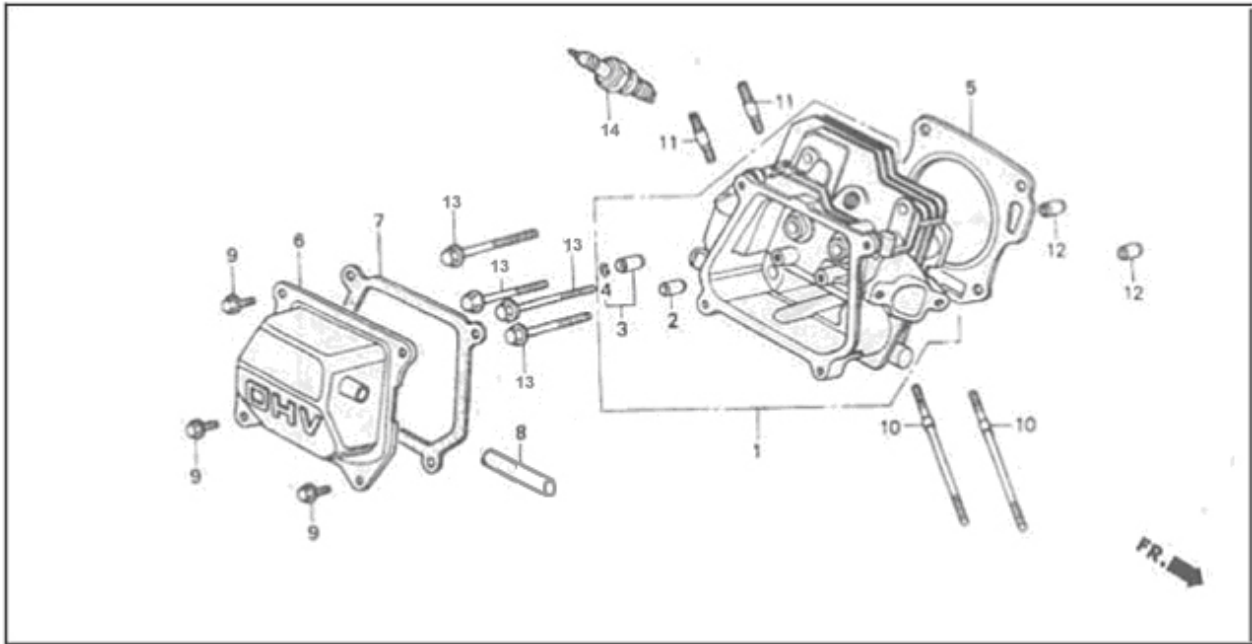

Bradley *Power Plus*

GASOLINE GENERATOR JD2500/JD3500

PARTS MANUAL

Cylinder Head System Assembly

Item	DESCRIPTION	CODE NO.		QTY/UNIT		Part Number
		JD2500	JD3500	JD2500	JD3500	
1	Cylinder Head Comp	JF200.1-1		1	1	750138
2	In. Valve Guide	JF168.1.2-5A		1	1	750315
3	Valve Guide	JF168.1.2-5B		1	1	750316
4	Valve Guide Clip	JF168.1.2-6		2	2	750317
5	Cylinder Head Gasket	JF200.2-3		1	1	750145
6	Head Cover Comp	JF168.1.1-1		1	1	750062
7	Head Cover Packing	JF168.1.1-3		1	1	750064
8	Breather Tube	JF168.1.1-2		1	1	750063
9	Flange Bolt 6x12	GB5780-86		4	4	750008
10	Stud Bolt 6x109	JF168.1-2		2	2	750073
11	Stud Bolt 8x32	GB5780-86-1		2	2	750258
12	Dowel Pin 10x16	JF168.2-5		2	2	750097
13	Flange Bolt 8x60	JF168.2-4		4	4	750096
14	Spark Plug (NGK)	JF168.10-1		1	1	750067

Cylinder Barrel Assembly

Item	DESCRIPTION	CODE NO.		QTY/UNIT		Part Number
		JD2500	JD3500	JD2500	JD3500	
1	Cylinder Assy.	JF200.2		1	1	750142
2	Oil Level Switch Assy.	JF168.14		1	1	750105
3	Governor Assy.	JF168.11.1		1	1	750069
4	Governor Slider	JF168.11.1-7		1	1	750071
5	Governor Arm Shaft	JF168.11.2-1		1	1	750072
6	Lock Pin 8mm	JF168.11.2-2		1	1	750322
7	Flange Bolt 6x20	GB5780-86-3		2	2	750259
8	Drain Plug Bolt	JF168.2-6		2	2	750098
9	Thrust Washer 6mm	JF168.11.1-5		1	1	750319
10	Drain Plug Washer 10.2mm	GB95-85		2	2	750014
11	Governor Holder Clip	JF168.11.1-8		1	1	750320

Cylinder Barrel Assembly

ITEM	DESCRIPTION	CODE NO.		QTY/UNIT		PART NUMBER
		JD2500	JD3500	JD2500	JD3500	
12	Radial Ball Bearing(6205) (TPI)	GB276-89		2	1	750007
13	Oil Seal 25x41.25x6	GB13817-92		2	1	750006
14	O-Ring 14mm	JF168.14.2-10		1	1	750340
15	Flange Nut 10mm	GB6177-86		1	1	750004
16	Plain Washer 6mm	JF168.11.1-6		1	1	750070