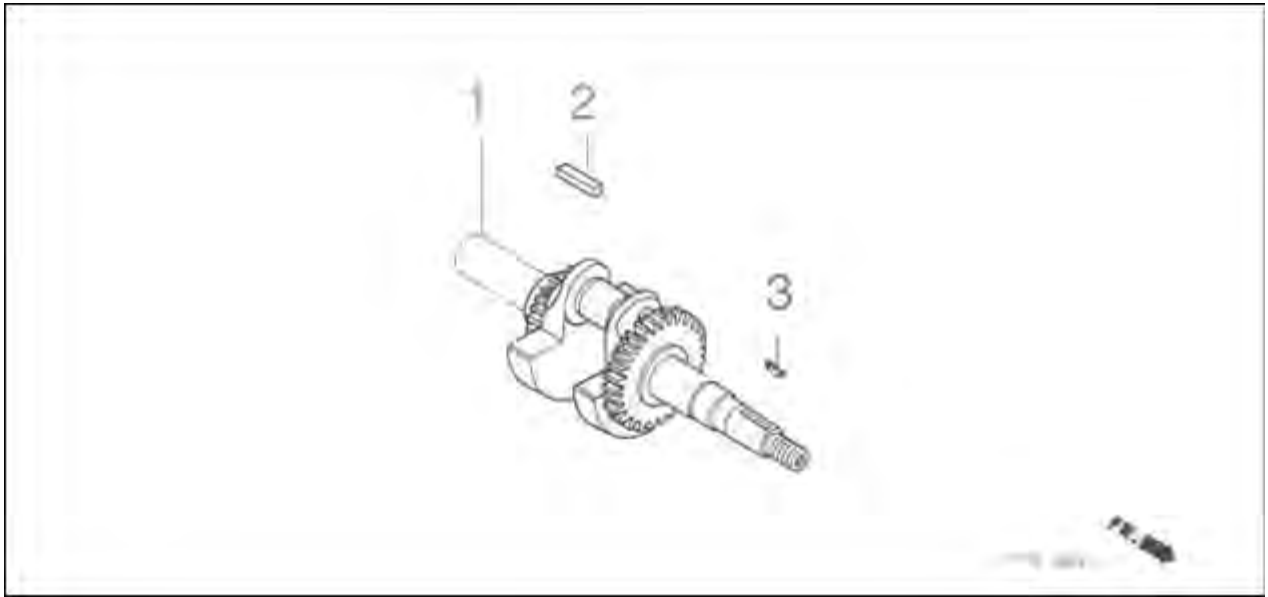

Crankshaft System Assembly

ITEM	DESCRIPTION	CODE NO.		QTY/UNIT		PART NUMBER
		JD2500	JD3500	JD2500	JD3500	
1	Crankshaft Comp	JF200.4		1	1	750235
2	Key 5x5x30	GB1096-79		1	1	750236
3	Special Woodruff Key	JF168.4.2-2		1	1	750237