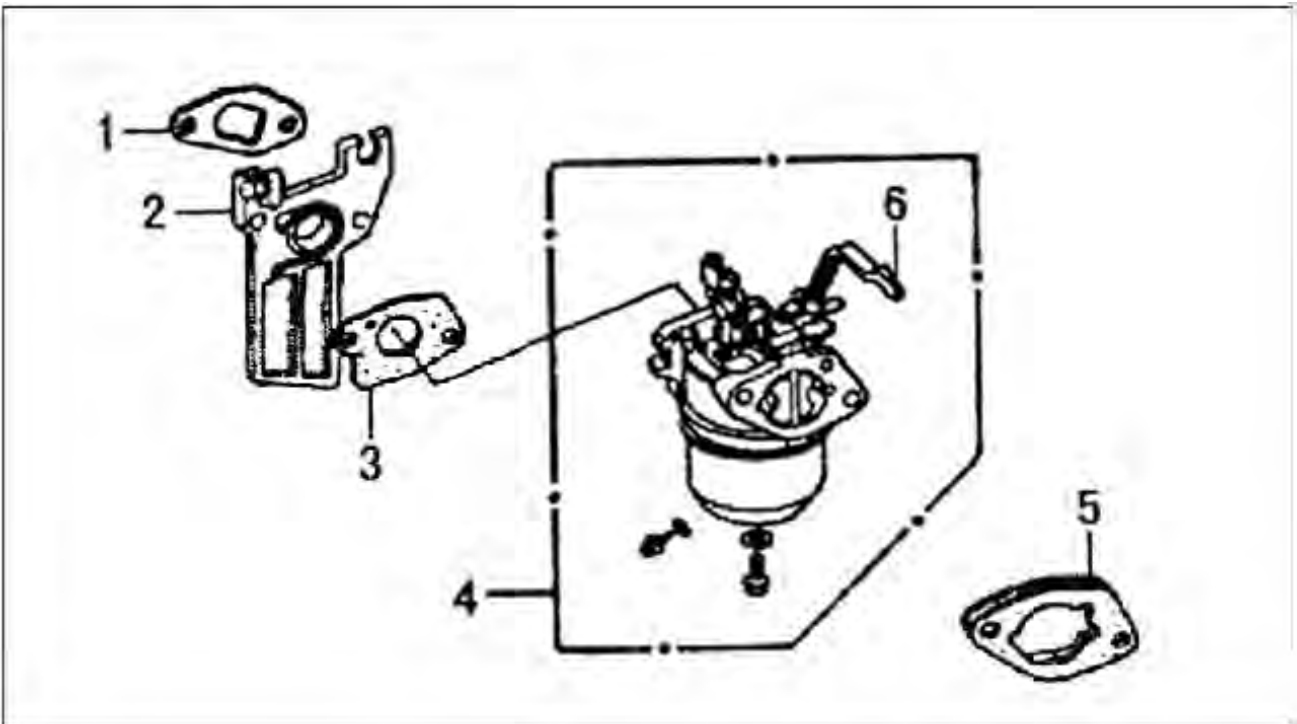

Carburetor System Assembly

ITEM	DESCRIPTION	CODE NO.		QTY/UNIT		PART NUMBER
		JD2500	JD3500	JD2500	JD3500	
1	Insulator Gasket	JF168.1.1-4		1	1	750065
2	Carburetor Insulator	JF200.9-1		1	1	750148
3	Carburetor Gasket	JF168.9-2		1	1	750133
4	Carburetor	JF200.9-5		1	1	750254
5	Carburetor Spacer	JF168.6-9		1	1	750255
6	Choke Lever Comp	JF168.9-6		1	1	750256