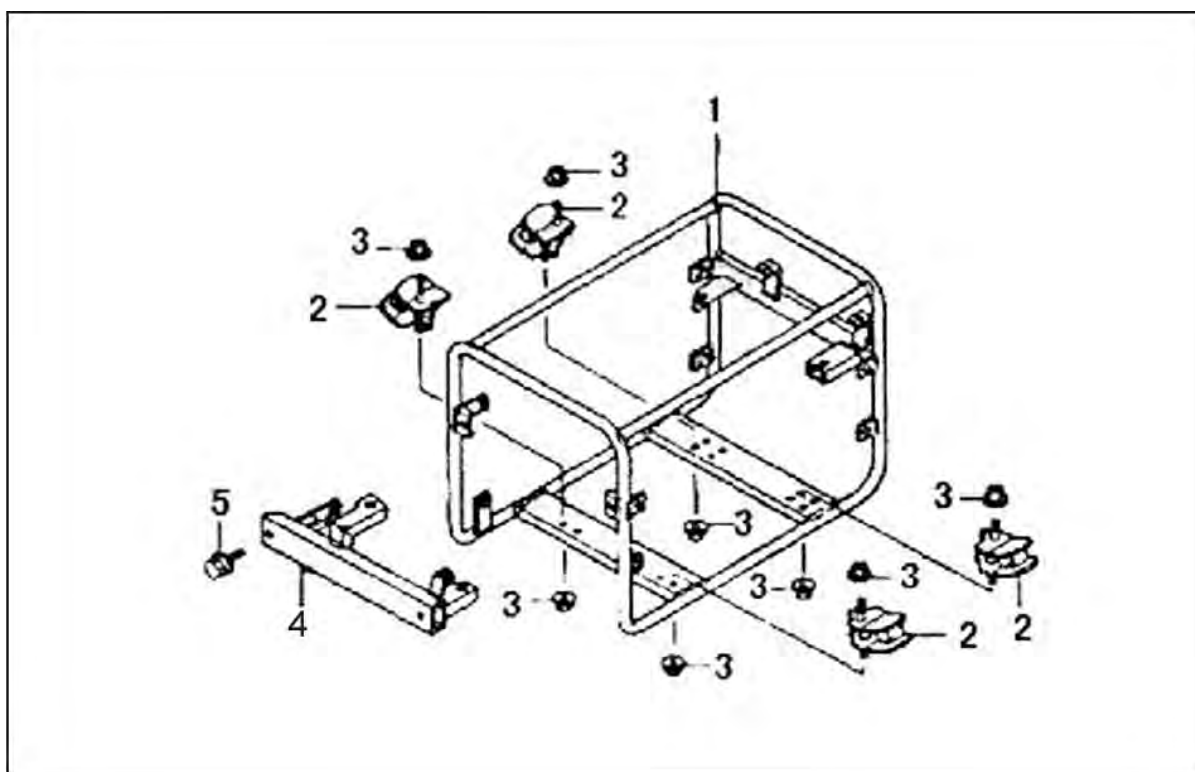

Frame

ITEM	DESCRIPTION	CODE NO.		QTY/UNIT		Part Number	
		JD2500	JD3500	JD2500	JD3500	JD2500	JD3500
1	Frame Comp.	JD2500.2-1	JD3500.2-1	1	1	750293	750021
2	Rubber, Bottom	JD2500.2-2	JD3500.2-2	4	4	750294	750022
3	Nut, Flange	GB/T6173-86	GB/T6173-86	8	8	750003	750003
4	Side Shelves	JD2500.2-3	JD3500.2-3	1	1	750295	750023
5	Bolt, Flange	GB5785-86	GB5785-86	2	2	750009	750009