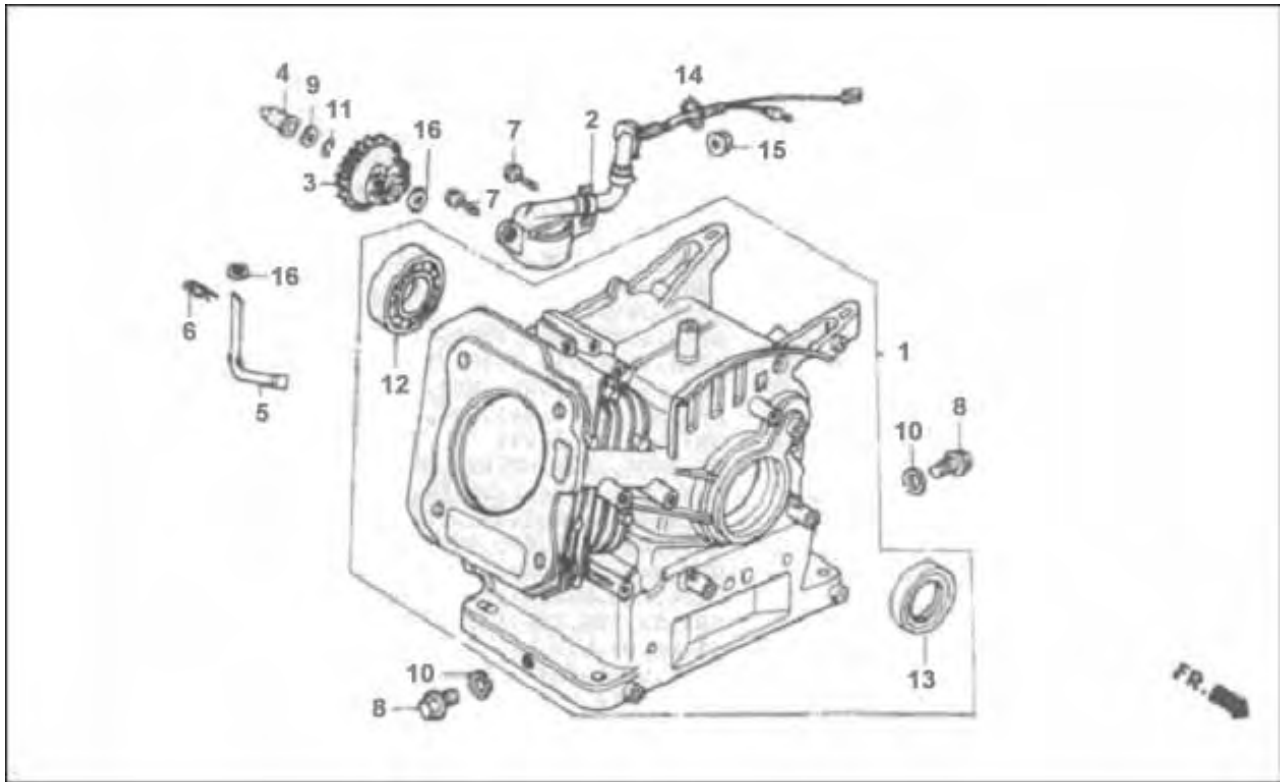

Bradley *Power Plus*

GASOLINE GENERATOR JD2500/JD3500

PARTS MANUAL

Cylinder Head System Assembly

Item	DESCRIPTION	CODE NO.		QTY/UNIT		Part Number
		JD2500	JD3500	JD2500	JD3500	
1	Cylinder Head Comp	JF200.1-1		1	1	750138
2	In. Valve Guide	JF168.1.2-5A		1	1	750315
3	Valve Guide	JF168.1.2-5B		1	1	750316
4	Valve Guide Clip	JF168.1.2-6		2	2	750317
5	Cylinder Head Gasket	JF200.2-3		1	1	750145
6	Head Cover Comp	JF168.1.1-1		1	1	750062
7	Head Cover Packing	JF168.1.1-3		1	1	750064
8	Breather Tube	JF168.1.1-2		1	1	750063
9	Flange Bolt 6x12	GB5780-86		4	4	750008
10	Stud Bolt 6x109	JF168.1-2		2	2	750073
11	Stud Bolt 8x32	GB5780-86-1		2	2	750258
12	Dowel Pin 10x16	JF168.2-5		2	2	750097
13	Flange Bolt 8x60	JF168.2-4		4	4	750096
14	Spark Plug (NGK)	JF168.10-1		1	1	750067

Cylinder Barrel Assembly

Item	DESCRIPTION	CODE NO.		QTY/UNIT		Part Number
		JD2500	JD3500	JD2500	JD3500	
1	Cylinder Assy.	JF200.2		1	1	750142
2	Oil Level Switch Assy.	JF168.14		1	1	750105
3	Governor Assy.	JF168.11.1		1	1	750069
4	Governor Slider	JF168.11.1-7		1	1	750071
5	Governor Arm Shaft	JF168.11.2-1		1	1	750072
6	Lock Pin 8mm	JF168.11.2-2		1	1	750322
7	Flange Bolt 6x20	GB5780-86-3		2	2	750259
8	Drain Plug Bolt	JF168.2-6		2	2	750098
9	Thrust Washer 6mm	JF168.11.1-5		1	1	750319
10	Drain Plug Washer 10.2mm	GB95-85		2	2	750014
11	Governor Holder Clip	JF168.11.1-8		1	1	750320

Cylinder Barrel Assembly

ITEM	DESCRIPTION	CODE NO.		QTY/UNIT		PART NUMBER
		JD2500	JD3500	JD2500	JD3500	
12	Radial Ball Bearing(6205) (TPI)	GB276-89		2	1	750007
13	Oil Seal 25x41.25x6	GB13817-92		2	1	750006
14	O-Ring 14mm	JF168.14.2-10		1	1	750340
15	Flange Nut 10mm	GB6177-86		1	1	750004
16	Plain Washer 6mm	JF168.11.1-6		1	1	750070