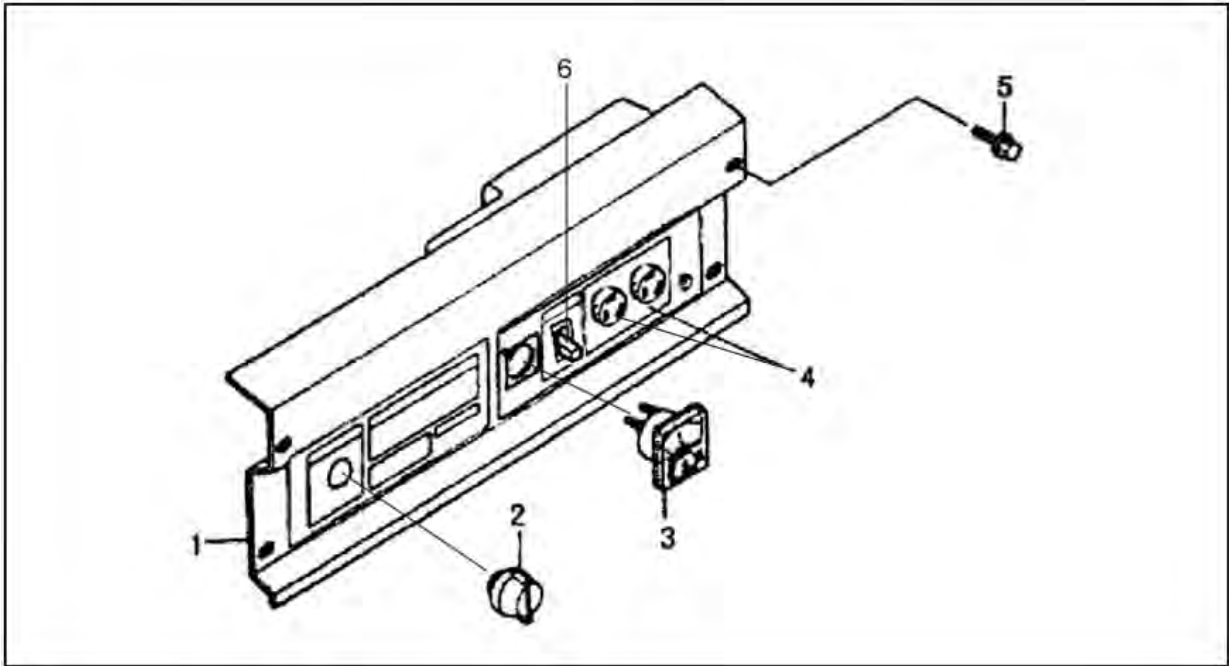

Control Panel

ITEM	DESCRIPTION	CODE NO.		QTY/UNIT		Part Number	
		JD2500	JD3500	JD2500	JD3500	JD2500	JD3500
1	Panel Comp., Control	JD2500.1	JD3500.1	1	1	750288	750016
2	Switch Assy., Engine	JD2500.1-1	JD3500.1-1	1	1	750289	750017
3	Voltmeter Assy.	JD2500.1-2	JD3500.1-2	1	1	750290	750018
4	Electrical Outlet	JD2500.1-3	JD3500.1-3	2	2	750291	750019
5	Bolt, Flange	GB5785-86	GB5785-86	4	4	750009	750009
6	Circuit Breaker	JD2500.1-4	JD3500.1-4	1	1	750292	750020