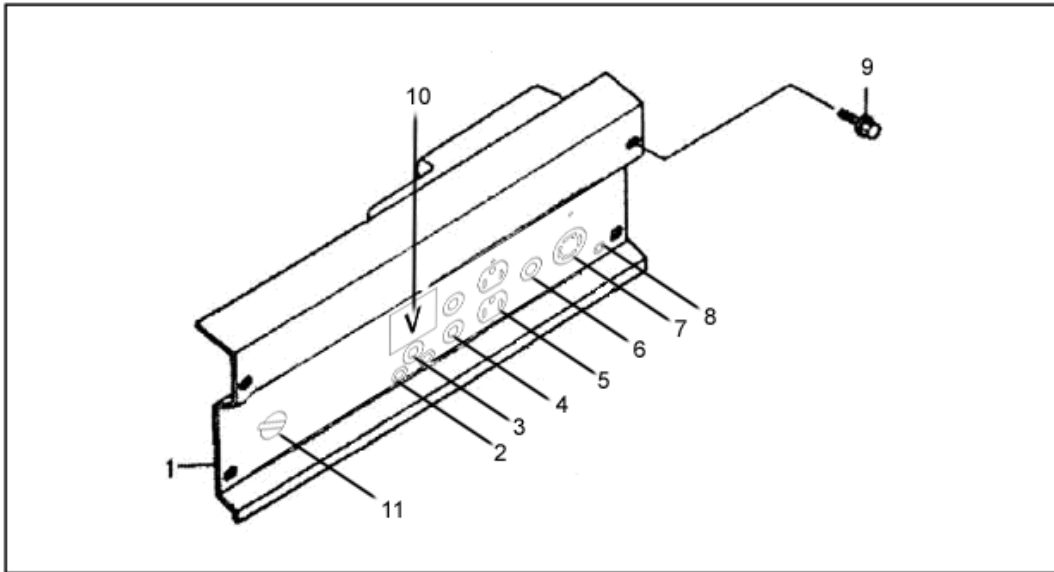

Dual Voltage Control Panel

ITEM	DESCRIPTION	CODE NO.	QTY/UNIT	PART NUMBER
		JD3500	JD3500	
1	PANEL COMP., CONTROL	JD3000.1-5	1	770181
2	DC 12V	JD3000.1-6	2	770182
3	CIRCUIT BREAKER(DC8A)	JD3000.1-7	1	770183
4	CIRCUIT BREAKER(13A)	JD3000.1-8	2	770184
5	RU-22	JD3000.1-3	1	770185
6	VOLT CHANGE	JD3000.1-9	1	770186
7	L14-30	JD3000.1-10	1	770187
8	EARTH TERMINAL	JD3000.1-11	1	770188
9	BOLT, FLANGE	GB5785-86	4	750009
10	VOLTMETER	JD3000.1-8	1	770189
11	ENGINE SWITCH	JD3000.1-9	1	770190