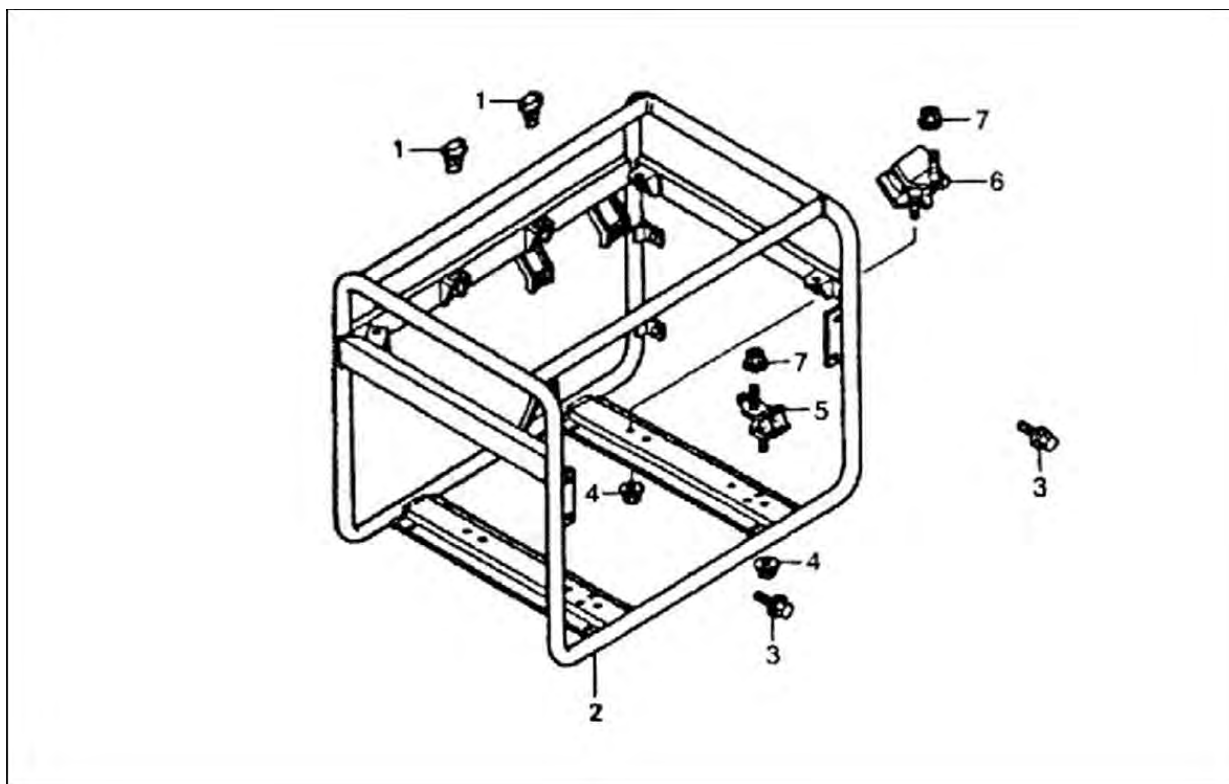

Frame

SN	DESCRIPTION	CODE NO.		QTY/UNIT		PART NUMBER	
		JD5000	JD6500	JD5000	JD6500		
1	Rubber, Fuel Tank Mounting	JD6500.2-1		2	2	750043	
2	Frame Comp	JD5000.2-2	JD6500.2-2	1	1	750397	750044
3	Bolt Flange 6×12	GB5785-86-1		4	4	750391	
4	NUT FLANGE 8MM	GB/T6173-86-1		4	4	750384	
5	Rubber Left Bottom	JD6500.2-3		2	2	750045	
6	Rubber Right Bottom	JD6500.2-4		2	2	750046	
7	NUT FLANGE 10MM	GB/T6173-86-1		4	4	750382