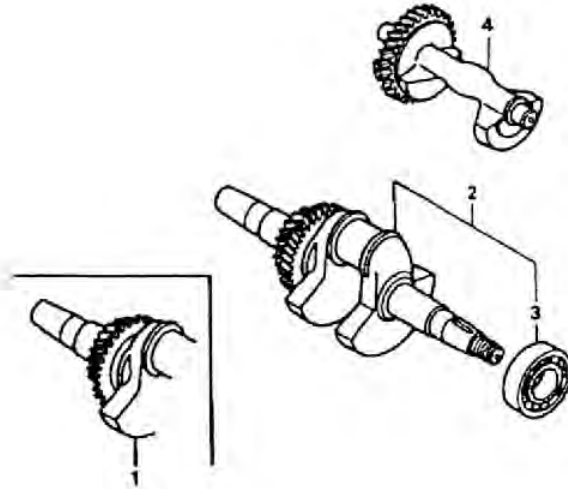

Crankshaft System Assembly

SN	DESCRIPTION	CODE NO.		QTY/UNIT		PART NUMBER
		JD5000	JD6500	JD5000	JD6500	
1	Crankshaft Comp	JF340.4.1-1A		1	1	750439
2	Radial Ball Bearing 6207	GB/T276		1	1	750113
3	Balancer Weight	JF340.4-3		1	1	750198