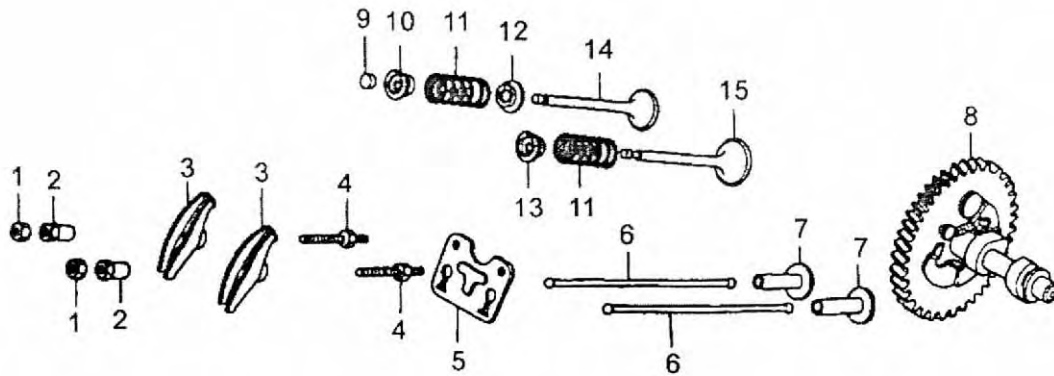

Camshaft System Assembly

SN	DESCRIPTION	CODE NO.		QTY/UNIT		PART NUMBER	
		JD5000	JD6500	JD5000	JD6500	JD5000	JD6500
1	Pivot Adjusting Nut	JF340.2-21		2	2	750435	750435
2	Rocker Arm Pivot	JF340.2-20		2	2	750434	750434
3	Valve Rocker Arm	JF340.2-18		2	2	750183	750183
4	Pivot Bolt 8 Mm	JF340.2-19		2	2	750433	750433
5	Push Rod Guide Plate	JF340.2-2		1	1	750184	750184
6	Rod Push	JF240.1.2-16		2	2	750151	750151
7	Valve Lifter	JF240.1.2-1		2	2	750150	750150
8	Camshaft	JF340.13.1-1	JF390.13.1-1	1	1	750170	750480
9	Valve Rotator	JF340.2-17		1	1	750182	750182
10	Ex. Valve Spring Retainer	JF340.2-15		1	1	750180	750180
11	Valve Spring	JF340.2-9		2	2	750190	750190
12	Valve Spring Seat	JF340.2-16		2	2	750181	750181
13	In Valve Spring Retainer	JF340.2-14		1	1	750179	750179
14	Ex (Stellite) Valve	JF340.2-13		1	1	750178	750178
15	In Valve	JF340.2-12		1	1	750177	750177