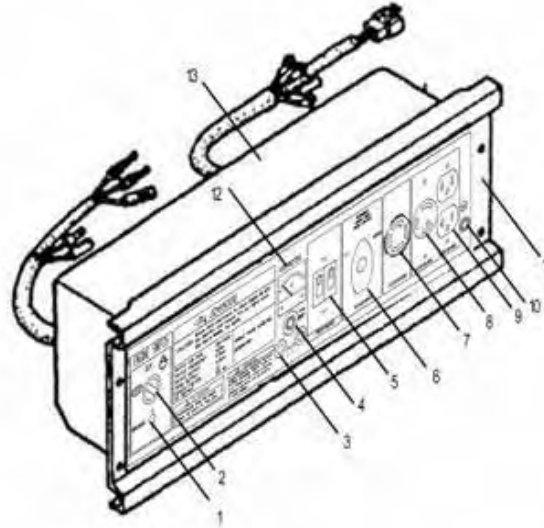

Control Panel JD6500E

SN	DESCRIPTION	CODE NO.	QTY/UNIT	Part Number
		JD6500	JD6500	
1	Circuit Breaker(DC5A)	JD6500.1-1	1	750621
2	Engine Switch	JD6500.1-2	1	750037
3	DC 12v	JD3000.1-6	1	770182
4	Circuit Breaker(8A)	JD3000.1-7	1	770183
5	Circuit Breaker(25A2P)	JD6500.1-5	1	750622
6	Volt Change	JD6500.1-6	1	750623
7	L14-30	JD3000.1-10	1	780624
8	L5-30	JD3500.1-12	1	750625
9	RU-22	JD3000.1--3	1	770185
10	Earth Terminal	JD6500.1-6	1	750041
11	Panel Comp. Control	JD6500.1-1	1	750626
12	Voltmeter	JD6500.1-3	1	750038
13	Case, Control Panel	JD6500.1-7	1	750042