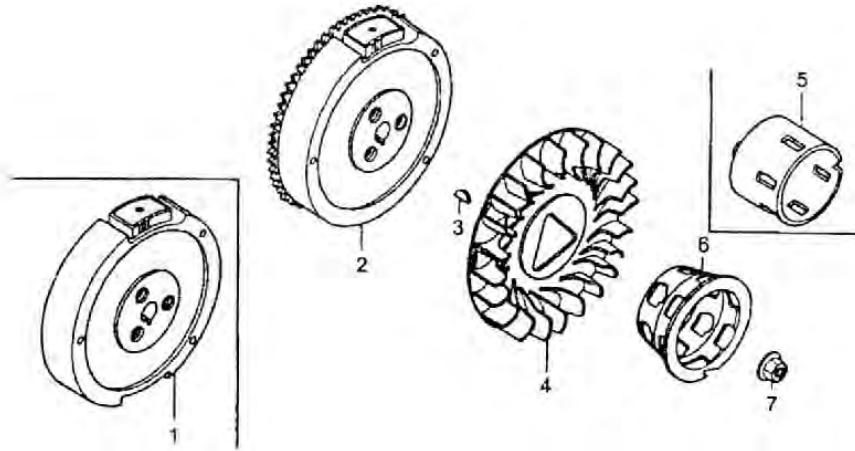

Flywheel System Assembly

SN	DESCRIPTION	CODE NO.		QTY/UNIT		PART NUMBER
		JD5000	JD6500	JD5000	JD6500	
1	Flywheel A	JF340.7-1A		1	1	750463
2	Flywheel B Electric Start	JF340.7-1B		1	1	750464
3	Special Woodruff Key	JF340.4.1-4		1	1	750440
4	Cooling Fan	JF340.12-2		1	1	750167
5	Starter Pulley A	JF340.11-11A		1	1	750418
6	Starter Pulley B	JF340.11-11B		1	1	750419
7	Special Nut 16 MM	JF340.7-2		1	1	750214