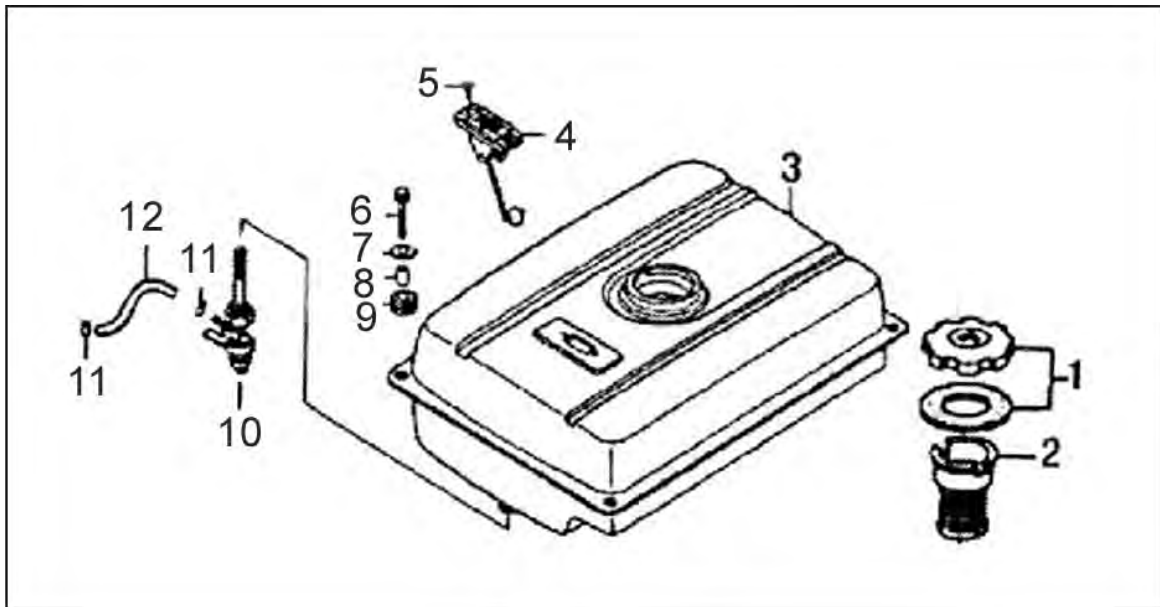

Fuel Tank System Assembly

SN	DESCRIPTION	CODE NO.		QTY/UNIT		PART NUMBER
		JD5000	JD6500	JD5000	JD6500	
1	Cap Comp Fuel Filler	JF168.8.1-4		1	1	750122
2	Filter Fuel	JF340.8.1		1	1	750216
3	Tank Comp Fuel	JF340.8-4		1	1	750224
4	Meter Assembly Fuel	JF340.8.2-1		1	1	750217
5	Screw Flat	GBT819-86		2	2	750005
6	Bolt Flange	GB5780-86		4	4	750008
7	Washer Air Duct	JF340.8.2-2		4	4	750218
8	Collar Tank Cushion	JF340.8.2-3		4	4	750219
9	Rubber Control Box	JF340.8.2-4		4	4	750220
10	Joint Fuel Tank	JF340.8.2-5		1	1	750221
11	Clip Tube	JF340.8.2-6		2	2	750222
12	Tube Fuel	JF340.8.2-7		1	1	750223
	Fuel Tank Complete	JF340.8		1	1	750074