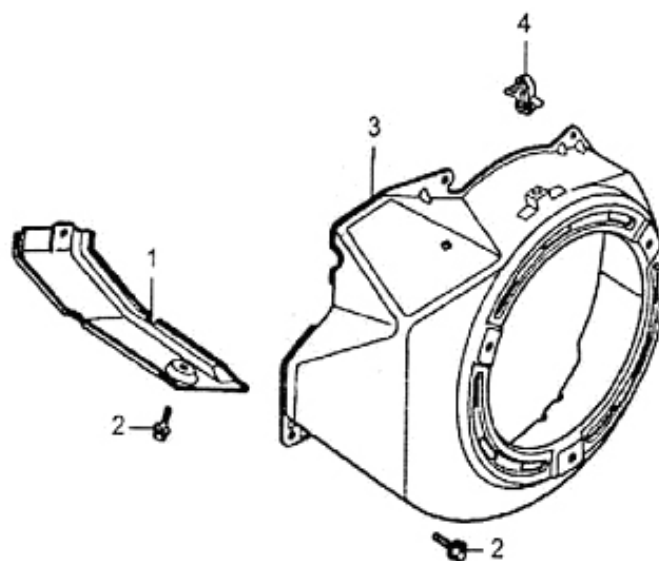

Fan Cover

SN	DESCRIPTION	CODE NO.		QTY/UNIT		PART NUMBER
		JD5000	JD6500	JD5000	JD6500	
1	Shroud	JF340.12-3		1	1	750168
2	Flange Bolt 6×14	GB/T5787-86-1		6	6	750364
3	Fan Cover Comp.	JF340.12-1		1	1	750428
4	Clip Wire Harness	JF340.12-4		1	1	750429