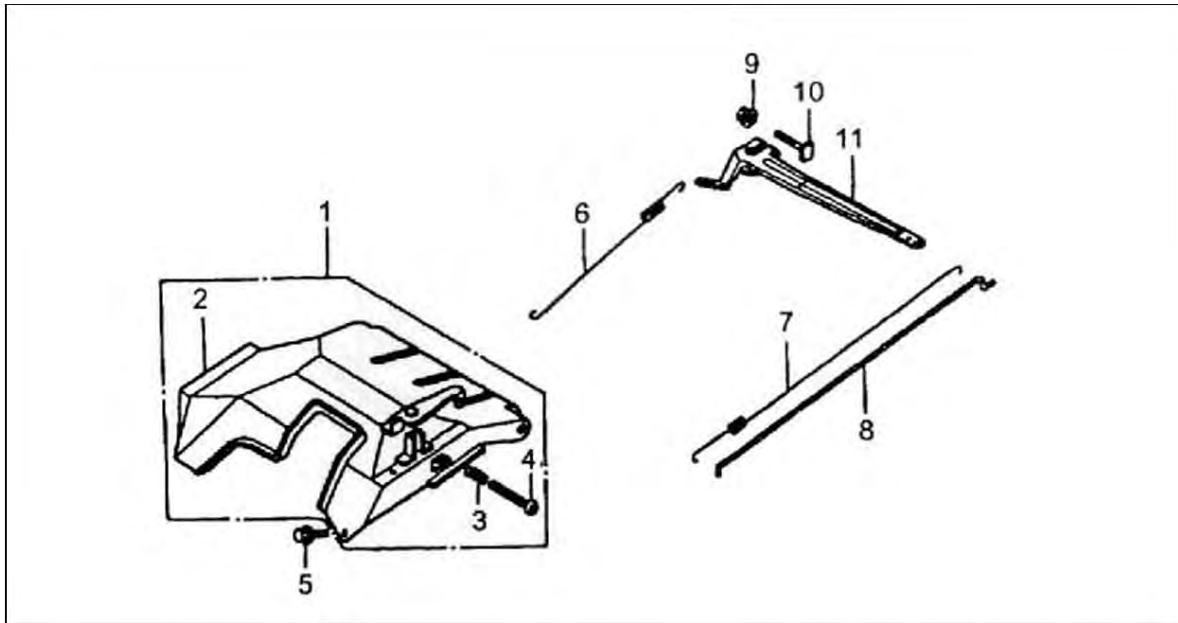

Control System Assembly

SN	DESCRIPTION	CODE NO.		QTY/UNIT		PART NUMBER
		JD5000	JD6500	JD5000	JD6500	
1	Control Assembly	JF340.5.2		1	1	750200
2	Base Comp Control	JF340.5.2-1		1	1	750451
3	Spring Control Adjusting	JF340.5.2-5		1	1	750452
4	Screw Pan 5x34	GB/T818-86		1	1	750388
5	Bolt Flange 6x14	GB/T5787-86-3		1	1	750379
6	Spring A Governor	JF340.5.2-6		1	1	750202
7	Spring B Governor	JF340.5.2-7		1	1	750203
8	Rod Governor	JF340.5.2-8		1	1	750205
9	Nut Flange 6 MM	GB/6177-86-1		1	1	750095
10	Bolt Governor Arm	JF340.5-7		1	1	750454
11	Arm Governor	JF340.5.2-10		1	1	750201