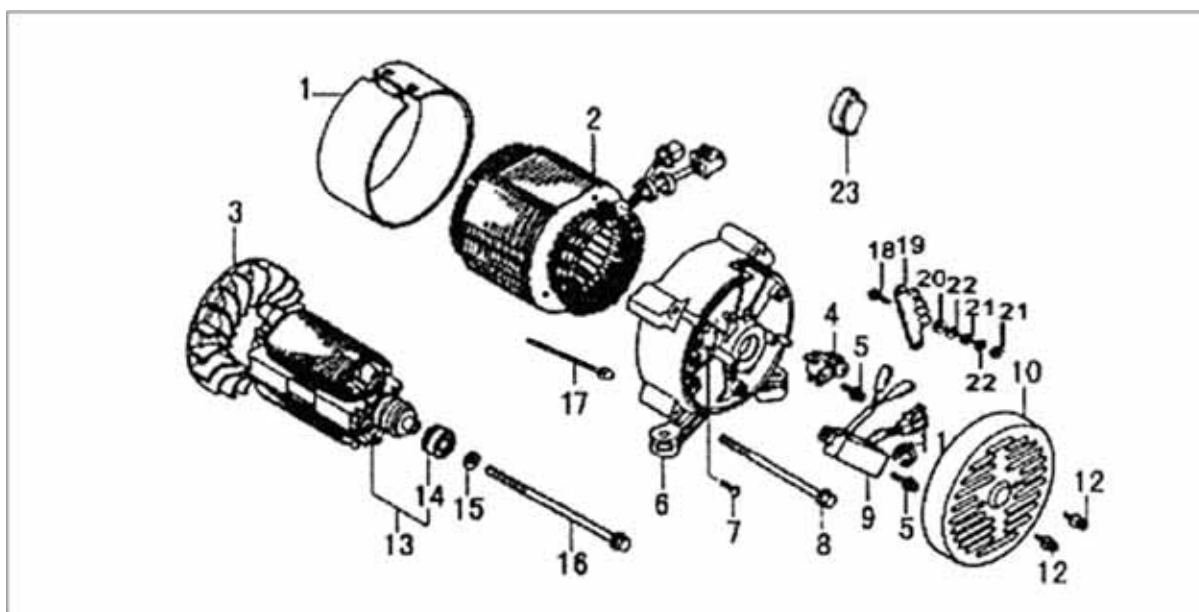

Rotor· Stator

SN	DESCRIPTION	CODE NO.		QTY/UNIT		PART NUMBER	
		JD5000	JD6500	JD5000	JD6500		
1	Cover, Stator	JD5000.3-1	JD6500.3-1	1	1	750398	750047
2	Stator, Assembly	JD5000.3-2	JD6500.3-2	1	1	750401	750054
3	Fan, Cooling	JD6500.3-3		1	1	750055	
4	Brush Assembly	JD6500.3-4		1	1	750056	
5	Screw, Tapping	GB/T819-86		3	3	750005	
6	Housing	JD6500.3-5		1	1	750057	
7	Screw Tapping	GB/T819-86		1	1	750005	
8	Bolt, Flange M6×164	GB5787-86-2		1	0	750393	
9	Regulator AVR	JD6500.3-6		1	1	750058	
10	Cover, Generator	JD6500.3-7		1	1	750059