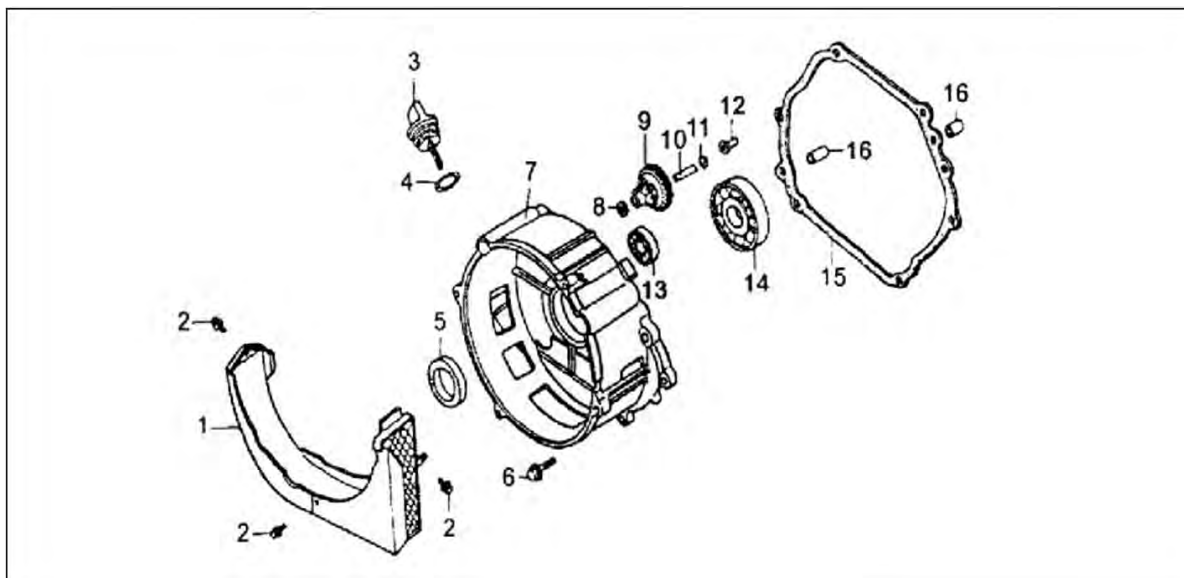

Crankcase Cover System Assembly

SN	DESCRIPTION	CODE NO.		QTY/UNIT		PART NUMBER
		JD5000	JD6500	JD5000	JD6500	
1	Cover Duct	JD6500-1		1	1	750413
2	Bolt Flange 8x35	GB/T5787-86-1		3	3	750364
3	Cap Oil Filler	JF340.3-3		1	1	750437
4	Seal Ring Oil Filter	JF340.3-4		1	1	750438
5	Oil Seal 35x52x8	GB13817-92		1	1	750389
6	Bolt Flange 5X20	GB/T5787-86		7	7	750002
7	Crankcase Cover	JF340.3-1		1	1	750191
8	Washer Plain	JF340.5.1-2		1	1	750448
9	Holder Governor Weight	JF340.5.1-1		1	1	750199
10	Adjusting Gear	JF340.5.1-5		1	1	750449
11	Clip, Governor Holder	JF240.9.8-1		1	1	750154
12	Slider Governor	JF340.5.1-6		1	1	750450
13	Bearing Radial Ball 6202	GB/T276		1	1	750113
14	Bearing Radial Ball 6207	GB/276-89		1	1	750001
15	Packing Governor	JF340.3-2		1	1	750192
16	Pin Dowel 8x12	JF340.1-7		1	1	750172