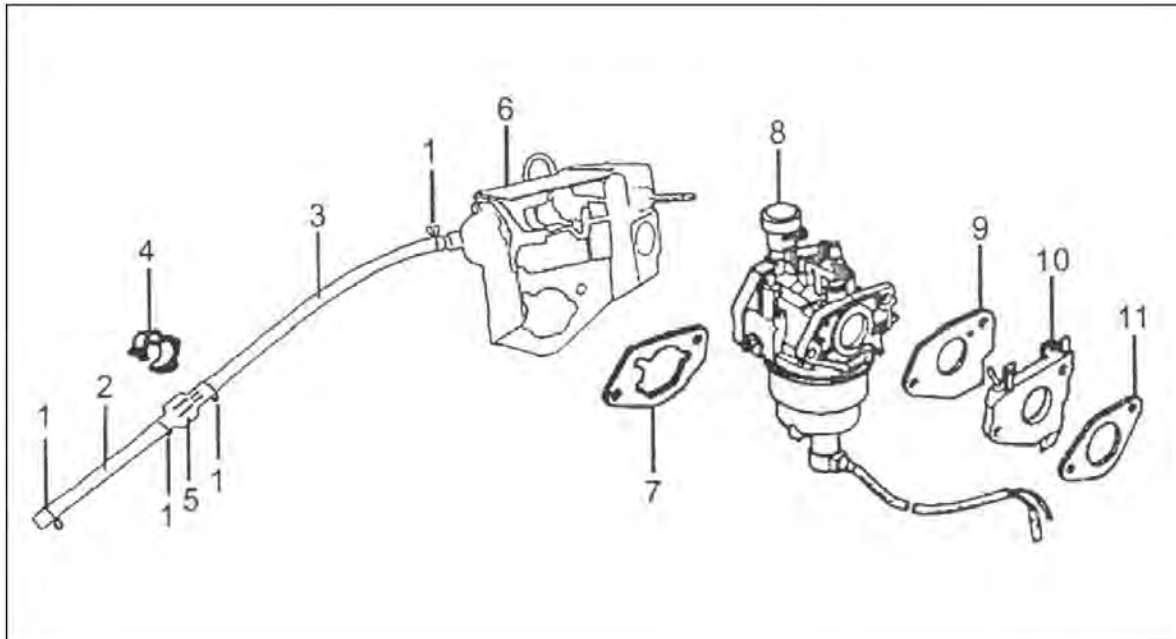

Carburetor System Assembly

SN	DESCRIPTION	CODE NO.		QTY/UNIT		PART NUMBER
		JD5000	JD6500	JD5000	JD6500	
1	Clip Tube	JF340.6-7		4	4	750458
2	Tube A	JF340.6-8		1	1	750459
3	Tube B	JF340.6-9		1	1	750460
4	Clip Wipe Harness	JF340.6-10		1	1	750455
5	Valve Dashpot Check	JF340.6-11		1	1	750456
6	Stay Assembly Manual Choke	JF340.6-12		1	1	750457
7	Packing B Carburetor	JF340.6-4		1	1	750210
8	Carburetor Assembly	JF390.6-1B		1	1	750627
9	Packing C carburetor	JF340.6-8		1	1	750459
10	Insulating Plate Carburetor	JF340.6-3		1	1	750209
11	Packing B Carburetor	JF340.6-5		1	1	750211