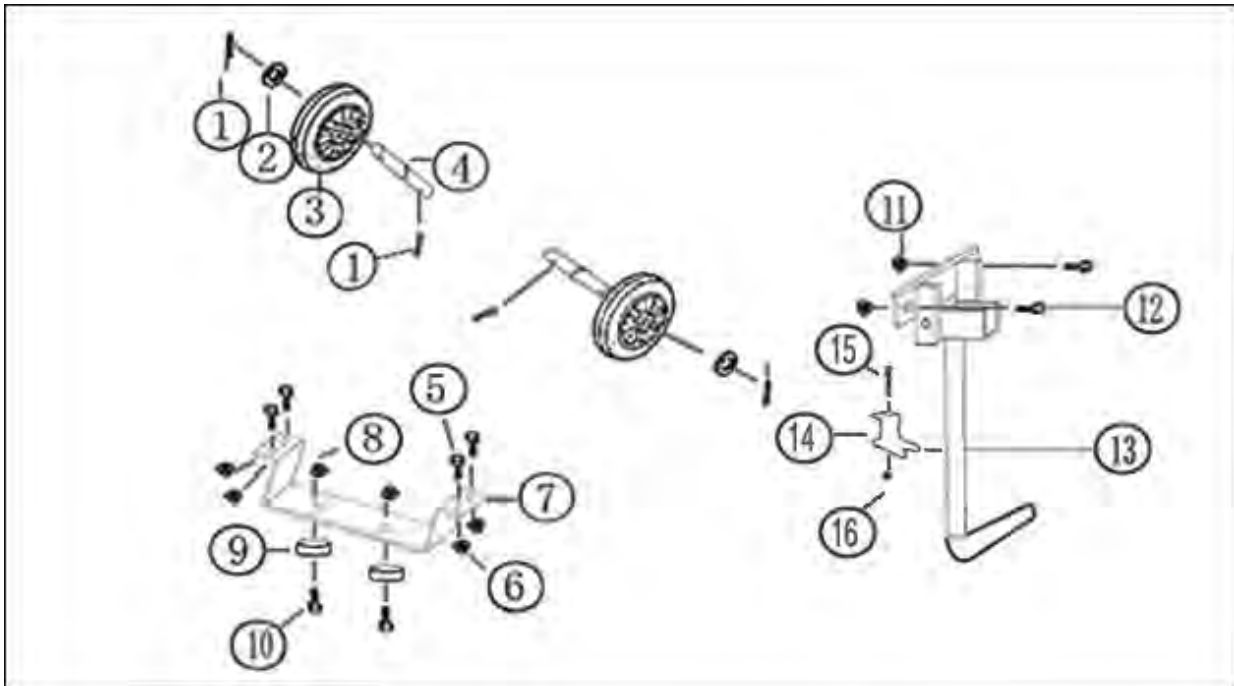

JD6500 WHEEL KIT

SN	DESCRIPTION	CODE NO.	QTY/UNIT	Part Number
		JD6500	JD6500	
1	Pin Split	JD6500.5-1	2	760009
2	Washer Plain	JD6500.5-2	2	760010
3	Wheel	JD6500.5-3	2	760011
4	Shaft Comp.	JD6500.5-4	2	760012
5	Bolt Hex M8 X 16	JD6500.5-5	4	760013
6	Nut Flange M8	JD6500.5-6	4	760014
7	Feet	JD6500.5-7	1	760015
8	Nut , Flange	JD6500.5-8	2	760014
9	Vibration Absorber	JD6500.5-9	2	760017
10	Bolt Hex M8 x 25	JD6500.5-10	2	760018
11	Nut Flange M8	JD6500.5-11	2	760014
12	Bolt Flange M8 X 40	JD6500.5-12	2	760020
13	Handle	JD6500.5-13	1	760021
14	Bracket	JD6500.5-14	1	760022
15	Bolt Flange M6 X 60	JD6500.5-15	1	760023
16	Nut flange M6	JD6500.5-16	1	760024