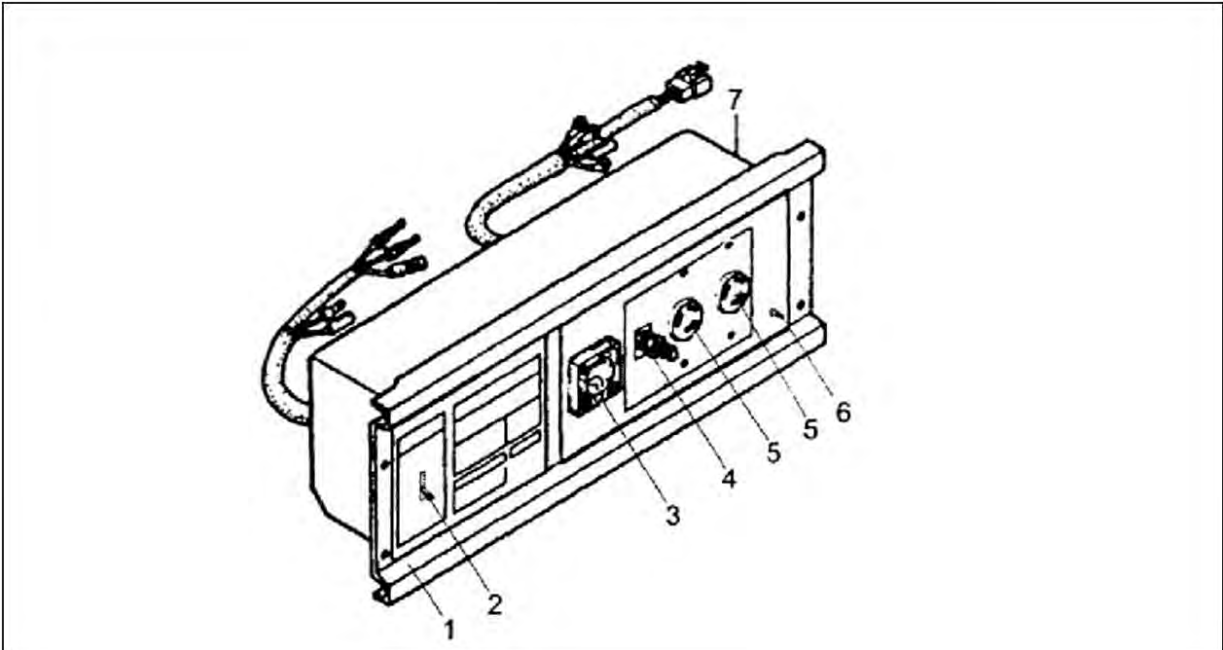

Control Panel

SN	DESCRIPTION	CODE NO.		QTY/UNIT		PART NUMBER	
		JD5000	JD6500	JD5000	JD6500		
1	Panel Control	JD6500.1-1		1	1	750036	
2	Switch Assembly	JD6500.1-2		1	1	750037	
3	Voltmeter Assembly	JD6500.1-3		1	1	750038	
4	Circuit Breaker	JD5000.1-4	JD6500.1-4	1	1	750395	750039
5	Electrical Outlet	JD5000.1-5	JD6500.1-5	2	2	750396	750040
6	Terminal Set Earth	JD6500.1-6		1	1	750041	
7	Case Control Panel	JD6500.1-7		1	1	750042