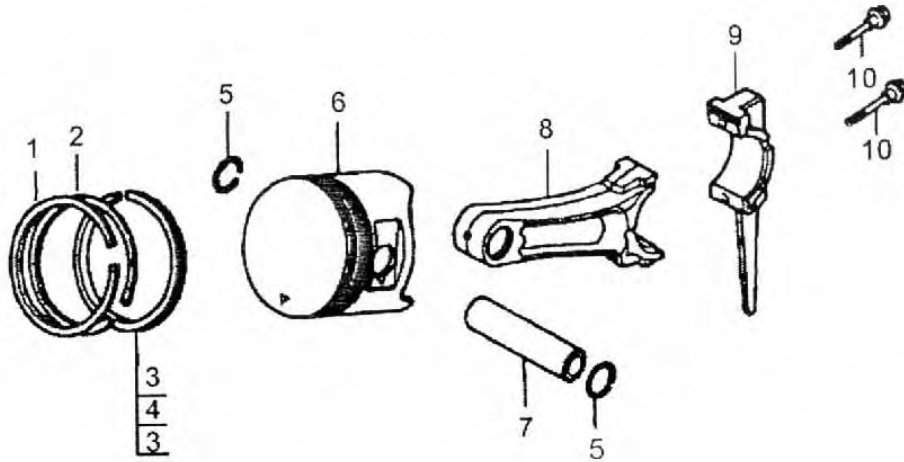

Piston System Assembly

SN	DESCRIPTION	CODE NO.		QTY/UNIT		PART NUMBER	
		JD5000	JD6500	JD5000	JD6500	JD5000	JD6500
1	Piston Ring A	JF340.4.3-4	JF390.4.3-4	1	1	750444	750483
2	Piston Ring B	JF340.4.3-5	JF390.4.3-5	1	1	750445	750484
3	Oil Ring A	JF340.4.3-6	JF390.4.3-6	1	1	750446	750485
4	Oil Ring B	JF340.4.3-6-1	JF390.4.3-6-1	1	1	760447	750486
5	Piston Pin Clip 20 MM	JF240.3-6		2	2	750153	750153
6	Piston	JF340.4.3-1	JF390.4.3-1	1	1	750196	750481
7	Pin Piston	JF340.4.3-2	JF390.4.3-2	1	1	750197	750482
8	Connecting Rod	JF340.4.2-1		1	1	750441	750441
9	Connecting Cover	JF340.4.2-2		1	1	750442	750442
10	Connecting Rod Bolt	JF340.4.2-3		2	2	750443	750443