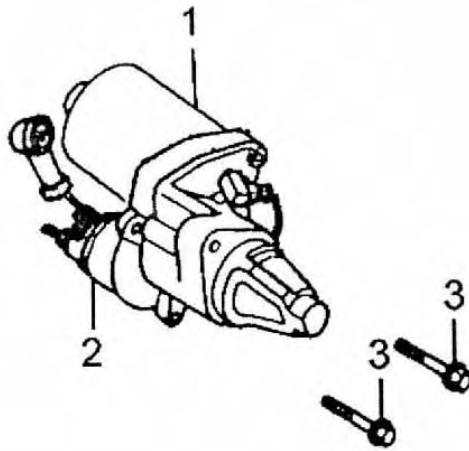

Starter Motor System Assembly

SN	DESCRIPTION	CODE NO.		QTY/UNIT		PART
		JD5000	JD6500	JD5000	JD6500	NUMBER
1	Unit Starter Motor	JF340.7-7		1	1	750467
2	Contactor Assembly	JF340.7-8		1	1	750468
3	Flange Bolt 8x35	GB/T5787-86-2		2	2	750378