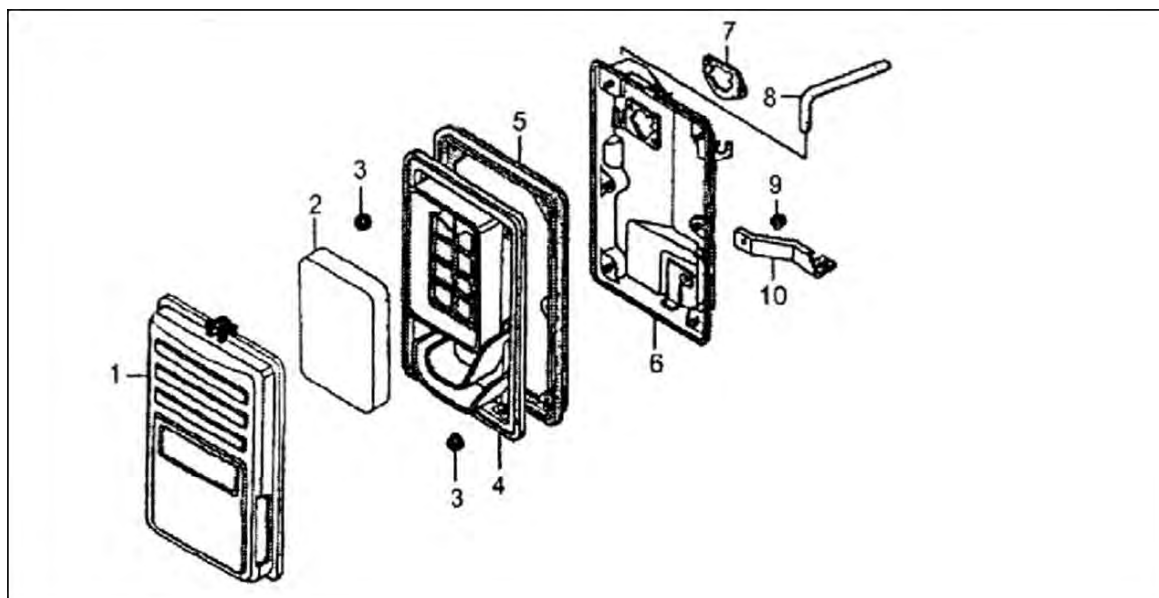

Air Cleaner

SN	DESCRIPTION	CODE NO.		QTY/UNIT		PART
		JD5000	JD6500	JD5000	JD6500	NUMBER
1	Cover Comp A Air Cleaner	JF340.9.2-1		1	1	750469
2	Element, Air Cleaner	JF340.9.2-2		1	1	750228
3	Nut, Flange, 5MM	GB/T6177-86-4		4	4	750387
4	Separator Air Cleaner	JF340.9.2-3		1	1	750470
5	Seal Air Cleaner	JF340.9.2-4		1	1	750471
6	Case Comp B Air Cleaner	JF340.9.2-5		1	1	750472
7	Packing B Carburetor	JF340.9.2-6		1	1	750473
8	Tube Breather	JF340.9.2-7		1	1	750474
9	Nut Flange 6MM	GB/T6177-86-2		1	1	750383
10	Stay Air Cleaner	JF340.9.2-8		1	1	750475
11	Air Cleaner Collar A	JF340.9-10		1	1	750476
12	Flange Nut 8 MM	GB6170-86-1		2	2	750384