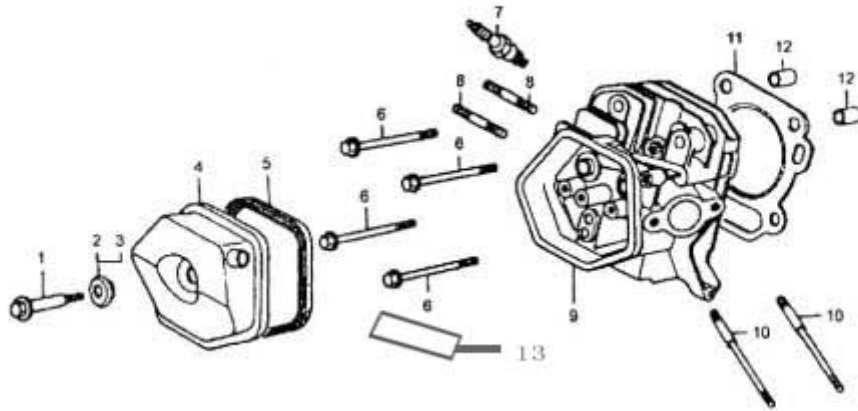

Cylinder Head System Assembly

SN	DESCRIPTION	CODE NO.		QTY/UNIT		PART NUMBER
		JD5000	JD6500	JD5000	JD6500	
1	Head Comp Bolt	JF340.2-6		1	1	750187
2	Head Cover Washer Comp	JF340.2-7		1	1	750188
3	Washer Cover Packing	JF340.2-8		1	1	750189
4	Head Cover Comp	JF340.2-4		1	1	750185
5	Head Cover Packing	JF340.2-5		1	1	750186
6	Flange Bolt 10x80	GB5787-86-1		4	4	750392
7	Spark Plug	JF340.7-4		1	1	750215
8	Exhaust Bolt Stud	JF340.2-10		2	2	750175
9	Head Comp Cylinder	JF340.2-1		1	1	750174
10	Intake Bolt Stud	JF340.2-11		2	2	750176
11	Cylinder Sealing Pad	JF340.2-3		1	1	750436
12	Pin Dowel 10x12x20	JF340.1-6		2	2	750171
13	Breather Tube	JF340.2.11-1		1	1	750432