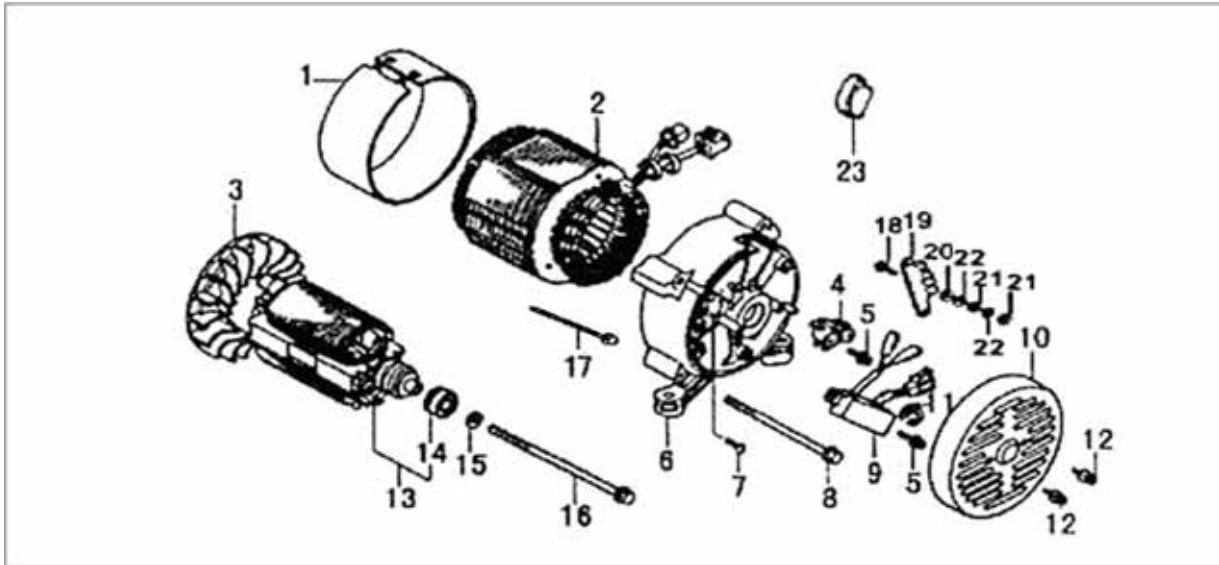

Rotor · Stator

SN	DESCRIPTION	CODE NO.		QTY/UNIT		PART NUMBER	
		JD5000	JD6500	JD5000	JD6500		
11	Tie, Cable	JD6500.3-8		1	1	750060	
12	Bolt Flange	GB5787-86		2	2	750010	
13	Rotor Comp	JD5000.3-9	JD6500.3-9	1	1	750402	750061
14	Bearing Assembly	JD6500.3-10		1	1	750048	
15	Washer, Plain	JD6500.3-11		1	1	750049	
16	Bolt, Flange M10×250	JD5000.3-12	JD6500.3-12	1	1	750399	750050
17	Bolt, Flange M5×198	JD5000.3-13	JD6500.3-13	2	0	750400	750051
18	Bolt, Hex., 5×20	GB/T5787-86		9	9	750002	
19	Terminal Br-Ac-W, Volt Change	JD6500.3-14		1	1	750052	
20	Washer, Plain, 5MM	GB848-85		2	2	750012	
21	Nut, Hex., 5MM	GB6170-86		4	4	750011	
22	Washer, Spring, 5MM	GB93-87		6	6	750013	
23	Grommet Crankcase	JD6500.3-15		1	1	750053