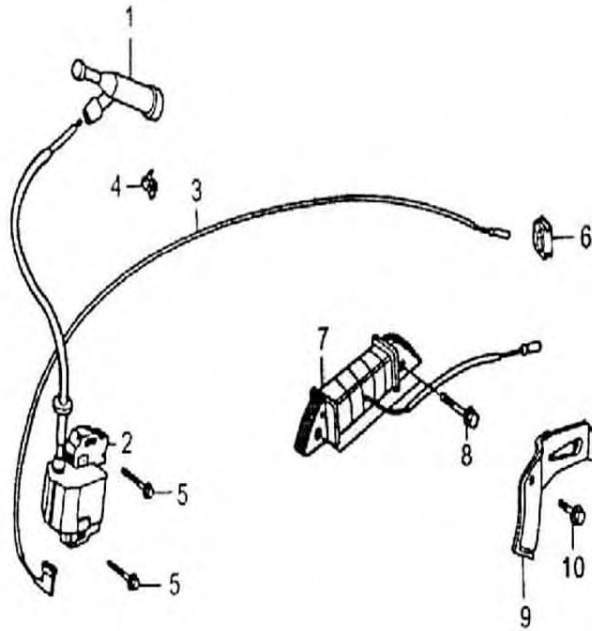

Ignition System Assembly

SN	DESCRIPTION	CODE NO.		QTY/UNIT		PART NUMBER
		JD5000	JD6500	JD5000	JD6500	
1	Noise Suppressor Cap Assembly	JF340.7.3-1		1	1	750461
2	Ignition Coil Assembly	JF340.7.3-2		1	1	750212
3	Stop Switch Cord	JF340.7.3-3		1	1	750462
4	Stop Switch Cord Holder A	JF340.12-4-1		1	1	750430
5	Flange Bolt 6x25	GB/5780-86-8		2	2	750075
6	Cord Grommet	JF340.12-6		1	1	750431
7	Charge Coil Assy. ES	JF340.7-5		1	1	750465
8	Flange Bolt 6x40 ES	GB/T5787-86-1		2	2	750364
9	Cord Clamber	JF340.7-6		1	1	750466
8	Flange Bolt 6x20 ES	GB/5780-86-3		1	1	750259