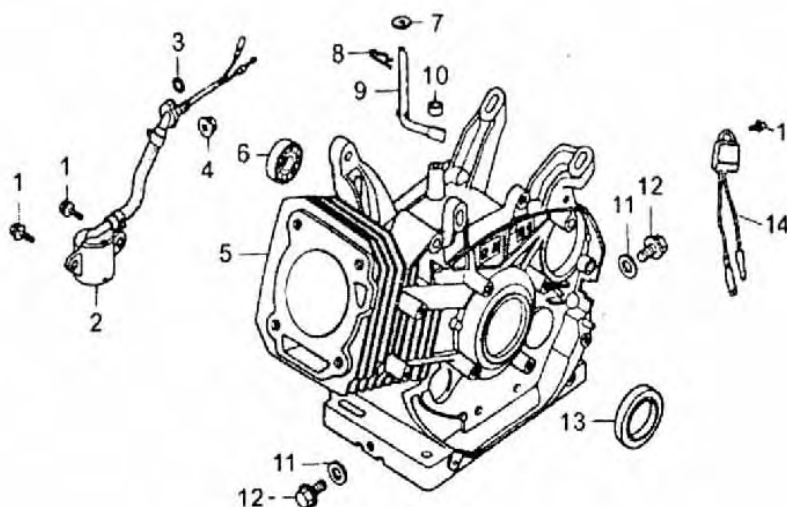

## Cylinder Head System Assembly

SN	DESCRIPTION	CODE NO.		QTY/UNIT		PART NUMBER
		JD5000	JD6500	JD5000	JD6500	
1	Head Comp Bolt	JF340.2-6		1	1	750187
2	Head Cover Washer Comp	JF340.2-7		1	1	750188
3	Washer Cover Packing	JF340.2-8		1	1	750189
4	Head Cover Comp	JF340.2-4		1	1	750185
5	Head Cover Packing	JF340.2-5		1	1	750186
6	Flange Bolt 10x80	GB5787-86-1		4	4	750392
7	Spark Plug	JF340.7-4		1	1	750215
8	Exhaust Bolt Stud	JF340.2-10		2	2	750175
9	Head Comp Cylinder	JF340.2-1		1	1	750174
10	Intake Bolt Stud	JF340.2-11		2	2	750176
11	Cylinder Sealing Pad	JF340.2-3		1	1	750436
12	Pin Dowel 10x12x20	JF340.1-6		2	2	750171
13	Breather Tube	JF340.2.11-1		1	1	750432

## Cylinder Barrel

SN	DESCRIPTION	CODE NO.		QTY/UNIT		PART NUMBER	
		JD5000	JD6500	JD5000	JD6500	JD5000	JD6500
1	Flange Bolt 6×14	GB/T5787-86		3	3	750002	750002
2	Oil Level Switch Assembly	JF240.11		1	1	750152	750152
3	O-Ring 14mm	JF240.11.2-10		1	1	750414	750414
4	Flange Nut 10 MM	GB/T6177-86		1	1	750004	750004
5	Crank Case	JF340.1-1	JF390.1-1	1	1	750164	750479
6	Radial Ball Bearing 6202	GB/T276		1	1	750113	750113
7	Washer 8.3×17×1	JF340.5-5		1	1	750453	750453
8	Lock Pin 10 MM	JF340.5-4		1	1	750205	750205
9	Governor Arm Shaft	JF340.5-6		1	1	750206	750206
10	Oil Seal 8×14×5	GB13817-92		1	1	750006	750006
11	Drain Plug Washer 12 MM	JF340.1-3		2	2	750169	750169
12	Drain Plug Bolt	JF340.1-2		2	2	750166	750166
13	Oil Seal 35×52×8	GB13817-92-2		1	1	750389	750389
14	Oil Protector	GB13817-92-1		1	1	750390	750390