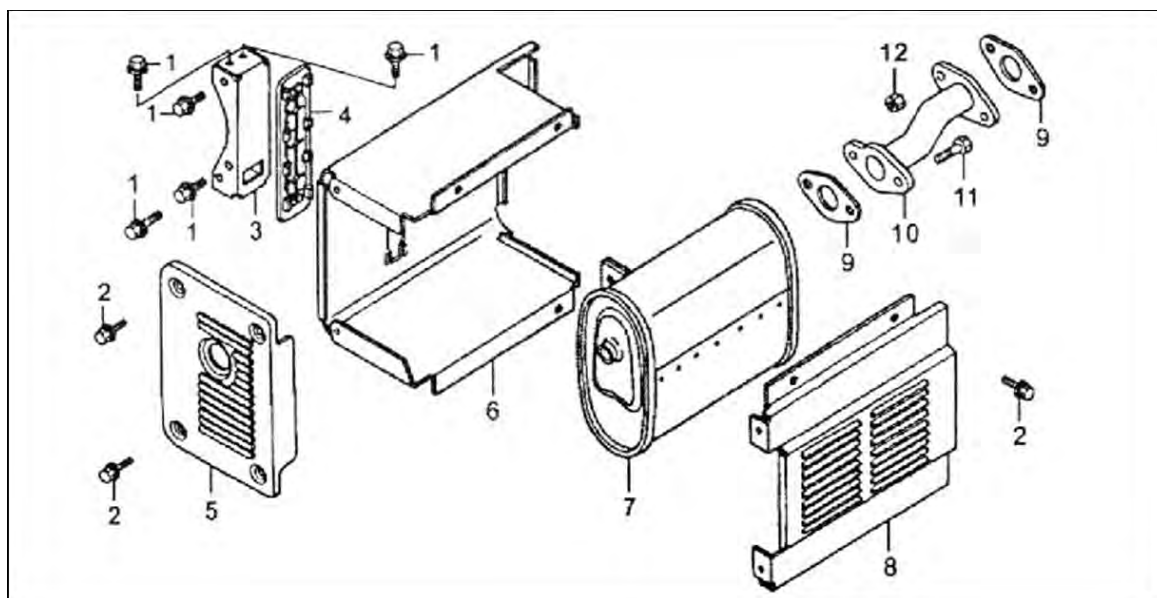

Muffler System Assembly

SN	DESCRIPTION	CODE NO.		QTY/UNIT		PART NUMBER	
		JD5000	JD6500	JD5000	JD6500		
1	Bolt Flange 8x16	GB/T5787-86-4		4	4	750380	
2	Bolt Flange 6x12	GB/5780-86-1		7	7	750008	
3	Stay Comp Muffler	JF340.10.2-1		1	1	750155	
4	Seal Protector Muffler	JF340.10.2-2		1	1	750156	
5	Protector Muffler Side	JF340.10.2-3		1	1	750157	
6	Protector Muffler Inner	JF340.10.2-4	JF390.10.2-4	1	1	750158	750477
7	Muffler Comp	JF340.10.2-5	JF390.10.2-5	1	1	750159	750478
8	Protector Muffler Out	JF340.10.2-6		1	1	750160	
9	Gasket Ex Pipe	JF340.10-5		2	2	750162	
10	Pipe Comp Ex	JF340.10.2-7		1	1	750161	
11	Bolt Flange 8x25	GB/T5787-86-5		2	2	750381	
12	Nut Flange 8 MM	GB/T6177-86-1		2	2	750384