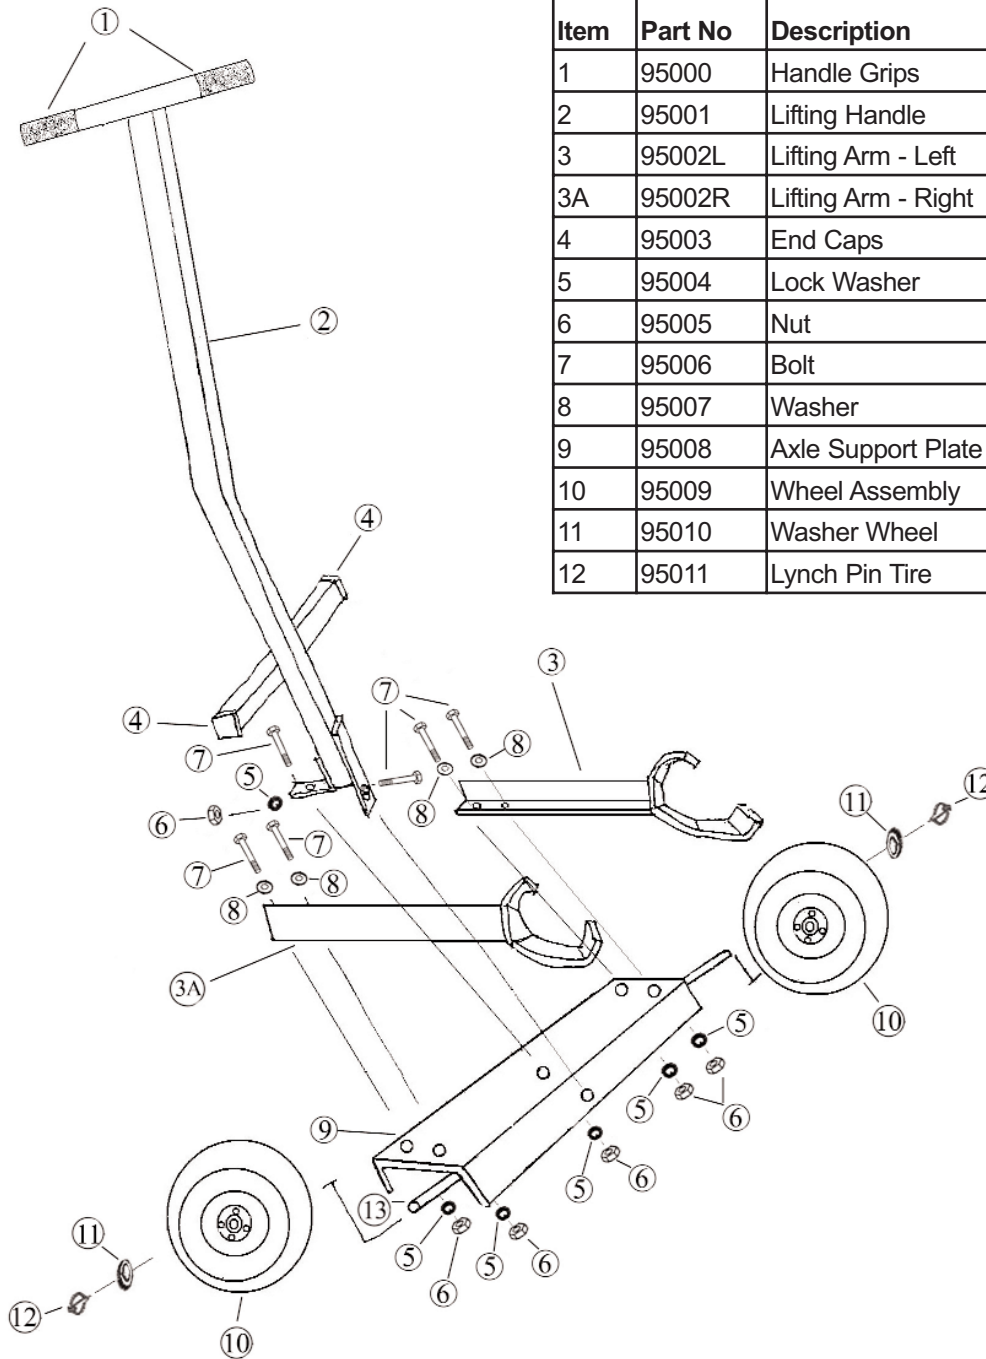

# MJ2005 Illustrated Parts List

## MJ2005 Mower Jack

Item	Part No	Description	Qty
1	95000	Handle Grips	2
2	95001	Lifting Handle	1
3	95002L	Lifting Arm - Left	1
3A	95002R	Lifting Arm - Right	1
4	95003	End Caps	2
5	95004	Lock Washer	6
6	95005	Nut	6
7	95006	Bolt	6
8	95007	Washer	4
9	95008	Axle Support Plate	1
10	95009	Wheel Assembly	2
11	95010	Washer Wheel	2
12	95011	Lynch Pin Tire	2